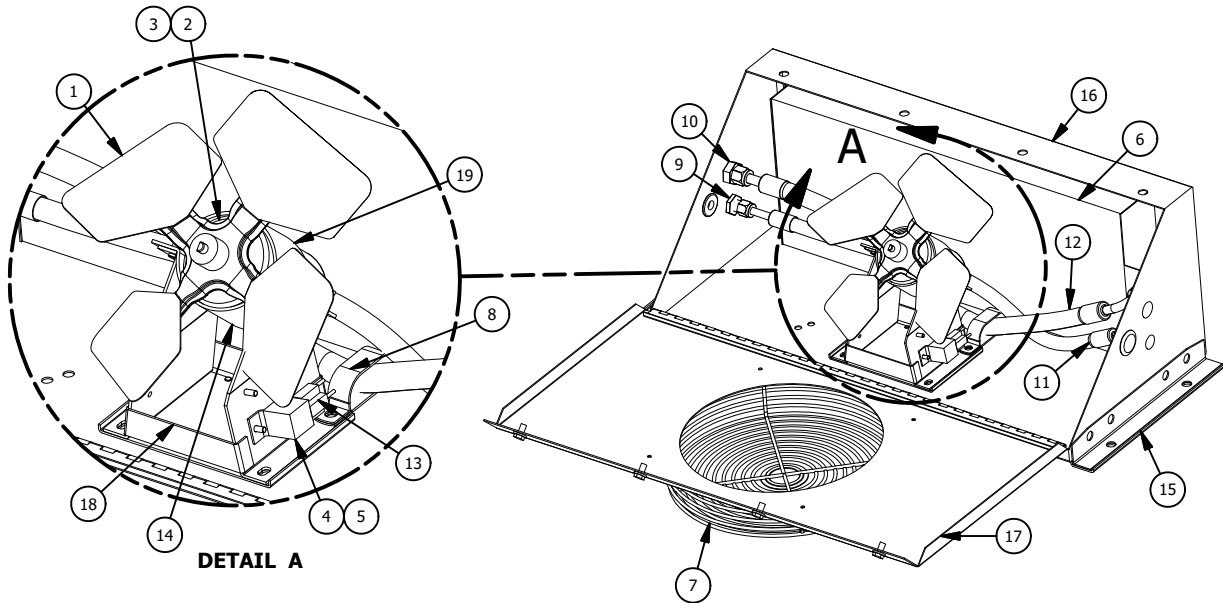

DTAC UNITS

Remote Mount Condenser

07-36001 Series

FEATURES

- Available 12 or 24 Volt
- Single Speed Motor
- One 10", 4 Blade
- Gray Powder Coat Finish

SPECIFICATIONS

UNIT NO.	BTU'S COOL	AIR FLOW	HEIGHT	WIDTH	DEPTH	WEIGHT	MOTOR	CURRENT DRAW
07-36001-12	33,000	740 CFM	10.5"	29.25"	12.25"	42 LBS	1-12V	12.6 AMPS @ 13.6 VDC
07-36001-24	33,000	740 CFM	10.5"	29.25"	12.25"	42 LBS	1-24V	6.4 AMPS @ 27.2 VDC

07-36001 PARTS LIST						07-36001 PARTS LIST					
ITEM	QTY 12V	QTY 24V	DTAC NO.	DESCRIPTION	NOTE	ITEM	QTY 12V	QTY 24V	DTAC NO.	DESCRIPTION	NOTE
1	1	1	02-16008	Fan Blade		11	1	1	10-36006	#6 Hose Assy.	
2	1	0	02-48005	12V Cond. Motor		12	1	1	10-36008	#8 Hose Assy.	
3	0	1	02-48105	24V Cond. Motor		13	1	1	12-00095	Wire Harness	
4	1	0	03-01702	12V Relay		14	1	1	12-00130	Motor Mount Brkt	
5	0	1	03-01704	24V Relay		15	2	2	36-36003	Mounting Brkt	
6	1	1	07-35001	07-35001		16	1	1	36-36004	Bottom Housing	
7	1	1	07-36008	Grille		17	1	1	36-36005	Lid 36000	
8	1	1	09-04004	Double Hose Clamp		18	1	1	36-36008	Motor Mount	
9	1	1	09-50003	#6 Bulkhead w Jam Nut		19	1	1	40-00005	Motor Mount Brkt	
10	1	1	09-50004	#8 Bulkhead w Jam Nut							