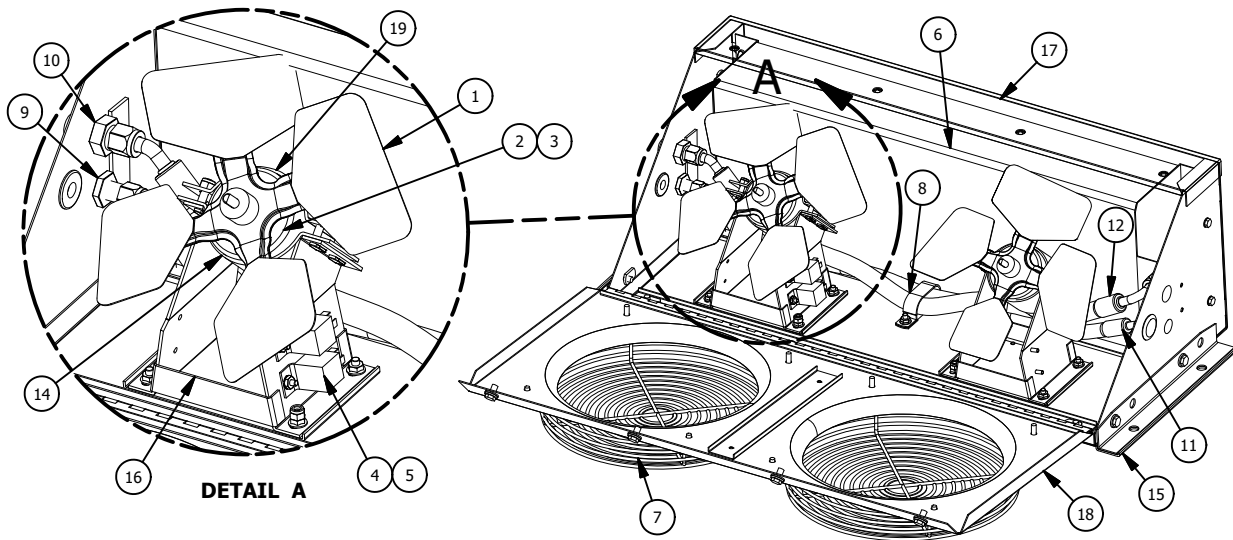

#### SPECIFICATIONS

UNIT NO.	BTU'S COOL	AIR FLOW	HEIGHT	WIDTH	DEPTH	WEIGHT	MOTOR	CURRENT DRAW
07-36005-12	44,500	1440 CFM	11.75"	32.50"	13.5"	61 LBS	2-12V	25.4 AMPS @ 13.6 VDC
07-36005-24	44,500	1440 CFM	11.75"	32.50"	13.5"	61 LBS	2-24V	12.8 AMPS @ 27.2 VDC