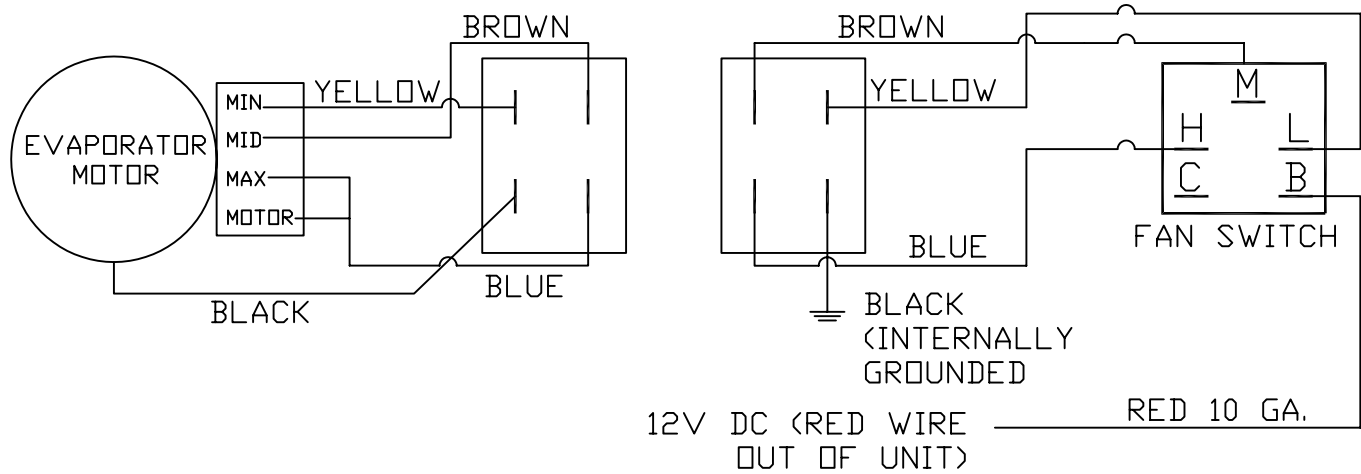

# 230-12A, Heater Wiring Schematic

**Manufacturer of Heavy Equipment Heat/Cool Systems**

5130 Edgefield Lane, Midlothian, TX 76065 USA

Phone 1-800-527-9477 Fax 1-800-299-5972

[www.dtac.com](http://www.dtac.com)