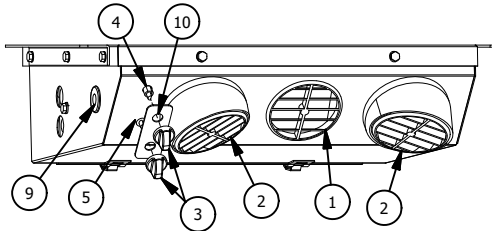

DTAC UNITS

Cool Only, Ceiling Mount

305 Series

FEATURES

- Available 12 or 24 Volt
- Three Speed Blower Motor
- Adjustable Thermostat
- 3 - 3.5" Directional Round Louvers
- Removable, Washable Filter
- Low Profile for Maximum Head Room
- Steel Case
- Black Powder Coat Finish

SPECIFICATIONS

UNIT NO.	BTU'S COOL	AIR FLOW	HEIGHT	WIDTH	DEPTH	WEIGHT	MOTOR	CURRENT DRAW
305-12	18,500	295 CFM	5.75"	20.50"	14.50"	21 LBS	1-12V	13 AMPS @ 13.5 VDC
305-24	18,500	295 CFM	5.75"	20.50"	14.50"	21 LBS	1-24V	8 AMPS @ 27 VDC

305 PARTS LIST

ITEM	QTY 12V	QTY 24V	DTAC NO.	DESCRIPTION	NOTE
1	1	1	02-16061	3-1/2" Louver	
2	2	2	02-16071	3.5" Angled Louver	
3	2	2	03-00165	Knob	
4	1	1	03-13006	Rotary 3-Speed Switch	
5	1	1	03-14002	Rotary Thermostat	
6	1	1	04-15004	Block Expansion Valve	
7	1	1	07-00305	Evaporator Coil	
8	1	1	12-00026	Wire Harness	1
9	1	1	12-00116	One Inch Grommet	
10	1	1	12-50419	Faceplate	
11	1	1	30-20001	Lid 305	
12	1	1	30-50000	Btm Housing 305	
13	1	1	30-50001	Coil Hold Brkt	
14	1	0	30-51580	12V Blower Assembly	
15	0	1	30-51581	24V Blower Assembly	
16	1	1	50-50500	Expansion Valve Mnt Brkt	
17	1	1	90-10009	Filter, Intake 901	
18			Note 1	Not Shown	