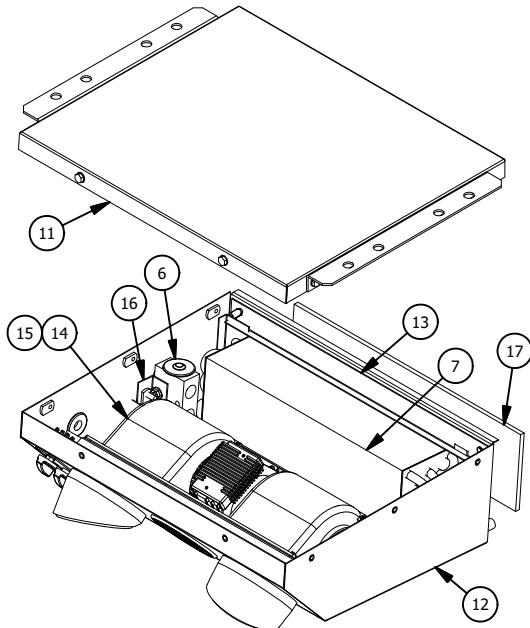

DTAC UNITS

Cool Only, Ceiling Mount

305 Series

FEATURES

- Available 12 or 24 Volt
- Three Speed Blower Motor
- Adjustable Thermostat
- 3 - 3.5" Directional Round Louvers
- Removable, Washable Filter
- Low Profile for Maximum Head Room
- Steel Case
- Black Powder Coat Finish

SPECIFICATIONS

UNIT NO.	BTU'S COOL	AIR FLOW	HEIGHT	WIDTH	DEPTH	WEIGHT	MOTOR	CURRENT DRAW
305-12	18,500	295 CFM	5.75"	20.50"	14.50"	21 LBS	1-12V	13 AMPS @ 13.5 VDC
305-24	18,500	295 CFM	5.75"	20.50"	14.50"	21 LBS	1-24V	8 AMPS @ 27 VDC

305 PARTS LIST

ITEM	QTY 12V	QTY 24V	DTAC NO.	DESCRIPTION	NOTE
1	1	1	02-16061	3-1/2" Louver	
2	2	2	02-16071	3.5" Angled Louver	
3	2	2	03-00165	Knob	
4	1	1	03-13006	Rotary 3-Speed Switch	
5	1	1	03-14002	Rotary Thermostat	
6	1	1	04-15004	Block Expansion Valve	
7	1	1	07-00305	Evaporator Coil	
8	1	1	12-00026	Wire Harness	1
9	1	1	12-00116	One Inch Grommet	
10	1	1	12-50419	Faceplate	
11	1	1	30-20001	Lid 305	
12	1	1	30-50000	Btm Housing 305	
13	1	1	30-50001	Coil Hold Brkt	
14	1	0	30-51580	12V Blower Assembly	
15	0	1	30-51581	24V Blower Assembly	
16	1	1	50-50500	Expansion Valve Mnt Brkt	
17	1	1	90-10009	Filter, Intake 901	
18			Note 1	Not Shown	