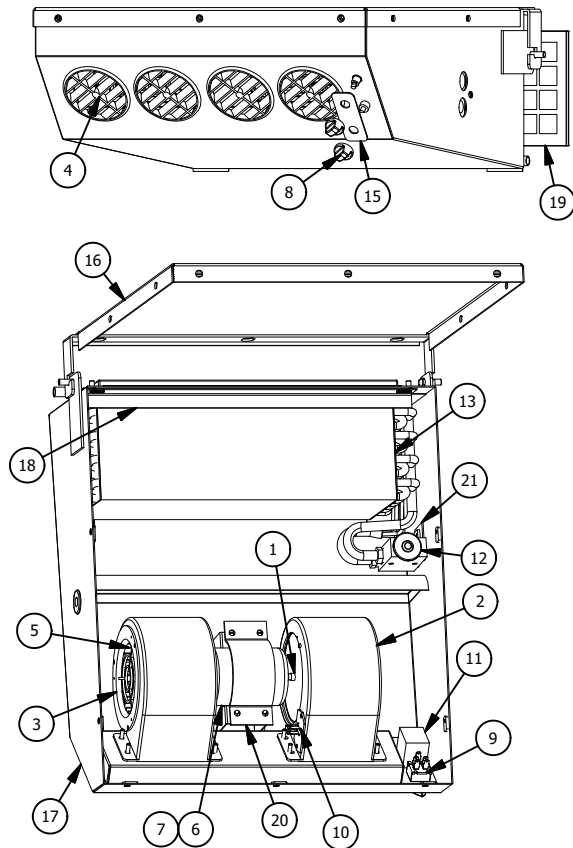

DTAC UNITS

Cool Only, Ceiling Mount

310 Series

FEATURES

- Available 12 or 24 Volt
- Three Speed Blower Motor
- Adjustable Thermostat
- 3.5" Directional Round Louvers
- Removable, Washable Filter
- Steel Case
- Black Powder Coat Finish

SPECIFICATIONS								
UNIT NO.	BTU'S COOL	AIR FLOW	HEIGHT	WIDTH	DEPTH	WEIGHT	MOTOR	CURRENT DRAW
310-12	36,000	405 CFM	7"-8.5"	19"	23"	46.5"	1-12V	22.5 AMPS @ 13.6 VDC
310-24	36,000	405 CFM	7"-8.5"	19"	23"	46.5"	1-24V	15 AMPS @ 26.8 VDC

310 PARTS LIST					
ITEM	QTY 12V	QTY 310-24V	DTAC NO.	DESCRIPTION	NOTE
1	1	1	02-16039	Blower Wheel CCW 701	
2	2	2	02-16058	Blower Housing	
3	2	2	02-16059	Venturi	
4	4	4	02-16061	3-1/2" Louver	
5	1	1	02-16400	Blower Wheel CW 701	
6	1	0	02-17018	12V DS 1SP Motor	
7	0	1	02-17118	24V DS 1SP Motor	
8	2	2	03-00165	Knob	
9	1	1	03-13006	Rotary 3-Speed Switch	
10	1	1	03-13043	Resistor 3 Prong	
11	1	1	03-14002	Rotary Thermostat	
12	1	1	04-15004	Block Expansion Valve	
13	1	1	07-00311	Evaporator Coil	
14	1	1	12-00801	Wire Harness	1
15	1	1	12-50419	Faceplate	
16	1	1	31-10001	Lid	
17	1	1	31-10002	Btm Housing	
18	1	1	31-10003	Coil Brkt	
19	1	1	40-00003	Intake Filter	
20	1	1	40-00005	TOP MOTOR MOUNT	
21	1	1	50-50500	Expansion Valve Mnt Brkt	
22			Note 1	Not Shown	