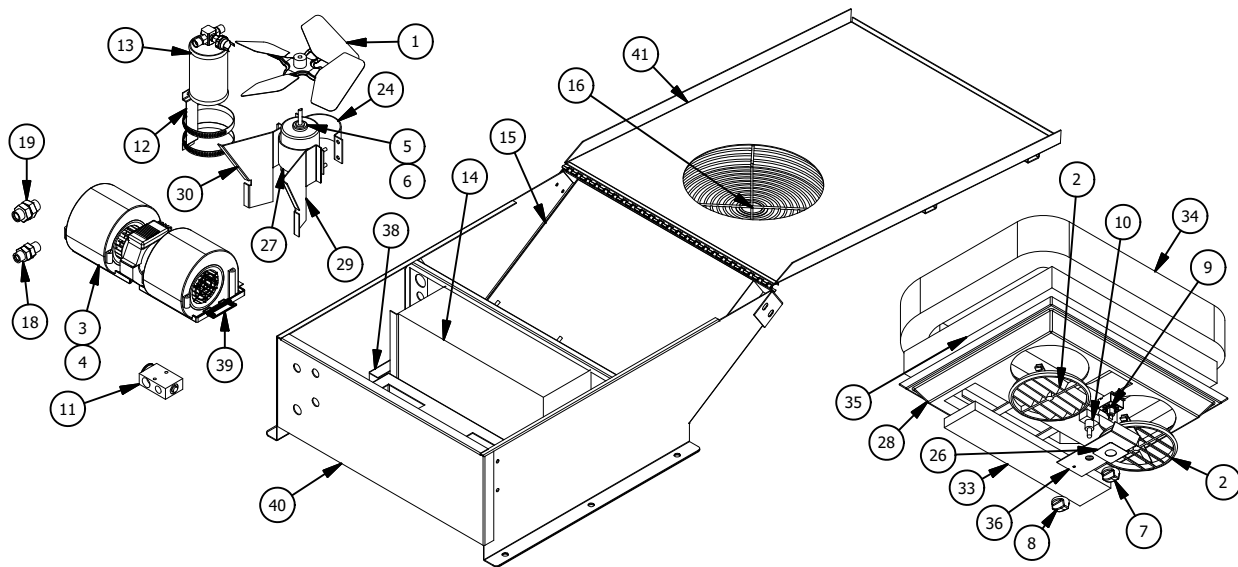

DTAC UNITS Cool Only, Rooftop Mount 701 Series

SPECIFICATIONS								
UNIT NO.	BTU'S COOL	AIR FLOW	HEIGHT	WIDTH	DEPTH	WEIGHT	MOTOR	CURRENT DRAW
701-12	23,500	345 CFM	13.25"	23.25"	30.25"	92 LBS	1-12V	27 AMPS @ 13.6 VDC
701-24	23,500	345 CFM	13.25"	23.25"	30.25"	92 LBS	1-24V	14 AMPS @ 27 VDC

PARTS LIST						PARTS LIST					
ITEM	QTY 12V	QTY 24V	DTAC NO.	DESCRIPTION	NOTE	ITEM	QTY 12V	QTY 24V	DTAC NO.	DESCRIPTION	NOTE
1	1	1	02-16008	Fan Blade		23	2	2	12-00123	Kazzoo Tube	1
2	2	2	02-16065	Louver		24	1	1	12-00130	Motor Mount Top	
3	1	0	02-17408	12V Blower Assy.		25	1	1	12-01874	1/2" Plastic Tee	1
4	0	1	02-17509	24V Blower Assembly		26	1	1	12-50419	Face Plate	
5	1	0	02-48005	12V Cond. Motor		27	1	1	40-00005	Motor Mount Bottom	
6	0	1	02-48105	24V Cond. Motor		28	1	1	70-00001	Plenum	
7, 8	2	2	03-00165	Knob		29	1	1	70-00006	Motor Mount Left	
9	1	1	03-13006	3 SPEED SWITCH		30	1	1	70-00007	Motor Mount Right	
10	1	1	03-14003	Thermostat		31	1	1	70-00016	Wire Harness	1
11	1	1	04-15004	Block Expansion Valve		32	1	1	70-00102	#8 Hose Assy.	1
12	1	1	06-10107	Drier Bracket		33	1	1	70-50321	Foam Filter	
13	1	1	06-12067	06-12058-1 w/ 03-34070		34	1	1	70-50323	D-Ring Insulation	
14	1	1	07-00700	Evaporator Coil		35	1	1	70-50324	Foam Insulation	
15	1	1	07-00701	Condenser Coil		36	1	1	70-51585	Switch Panel	
16	1	1	07-36008	Grille		37	2	4	70-51590	Blower Retainer Bracket	1
17	1	1	09-38276	#6 Spec. Fitting	1	38	1	1	70-51591	Drain Pan 700	
18	3	3	09-50004	#8 Bulkhead w Jam Nut		39	2	0	70-51592	Blower Motor Retainer	1
19	1	1	09-50005	#10 Bulkhead w Jam Nut		40	1	1	70-51594	Bottom Housing	
20	1	1	10-10700	#6 Hose Assy.	1	41	1	1	70-51599	Lid	
21	15'	15'	10-20012	Drain Hose	1	42			Note 1	Item Not Shown	
22	1	1	10-59297X	#10 Hose Assy.	1						