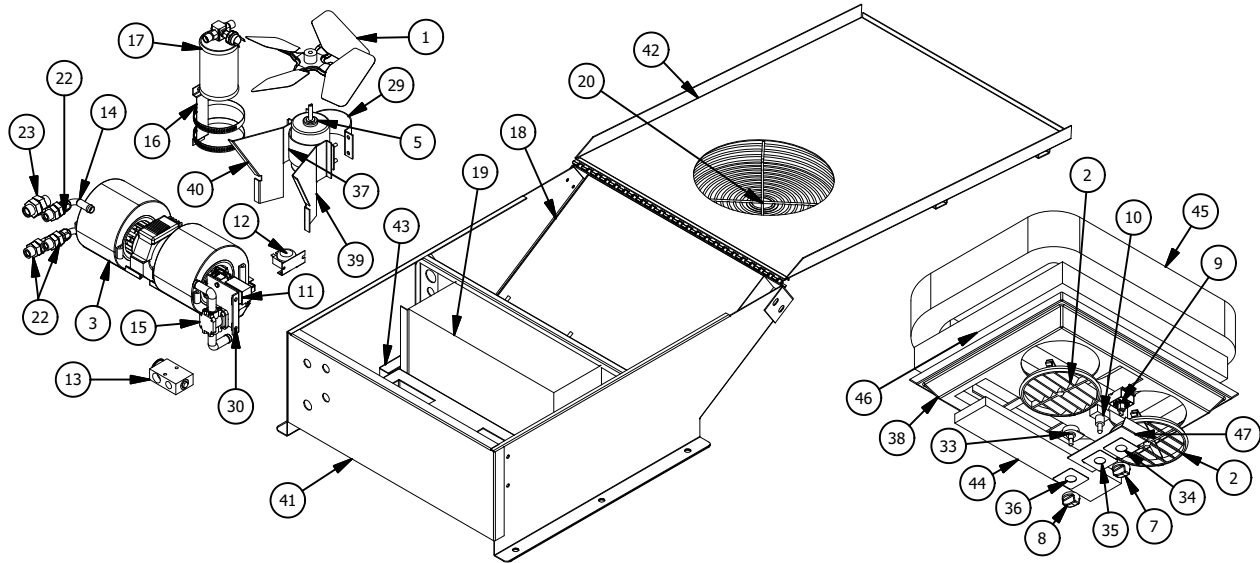

## Heat/Cool Rooftop Mount

### 702 Series

SPECIFICATIONS									
UNIT NO.	BTU'S HEAT	BTU'S COOL	AIR FLOW	HEIGHT	WIDTH	DEPTH	WEIGHT	MOTOR	CURRENT DRAW
702-12	15,500	23,500	345 CFM	13.25"	23.25"	33.5"	100 LBS	1-12V	27 AMPS @ 13.6 VDC
702-24	15,500	23,500	345 CFM	13.25"	23.25"	33.5"	100 LBS	2-24V	14 AMPS @ 27 VDC