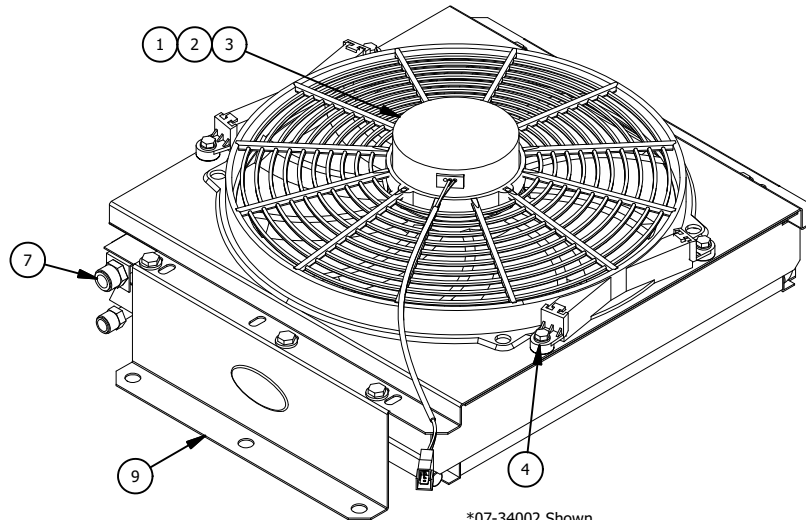

#### SPECIFICATIONS

UNIT NO.	BTU'S COOL	AIR FLOW	HEIGHT	WIDTH	DEPTH	WEIGHT	MOTOR	CURRENT DRAW
07-34002-12	35,000	1050 CFM	15.5"	17.5"	7.1"	18.5 LBS	1-12V	10.5 AMPS @ 13.6 VDC
07-34002-24	35,000	1050 CFM	15.5"	17.5"	7.1"	18.5 LBS	1-24V	5.3 AMPS @ 26.8 VDC
07-34002-12HP	35,000	1500 CFM	15.5"	17.5"	8.1"	18.5 LBS	1-12V	15.9 AMPS @ 13.6 VDC