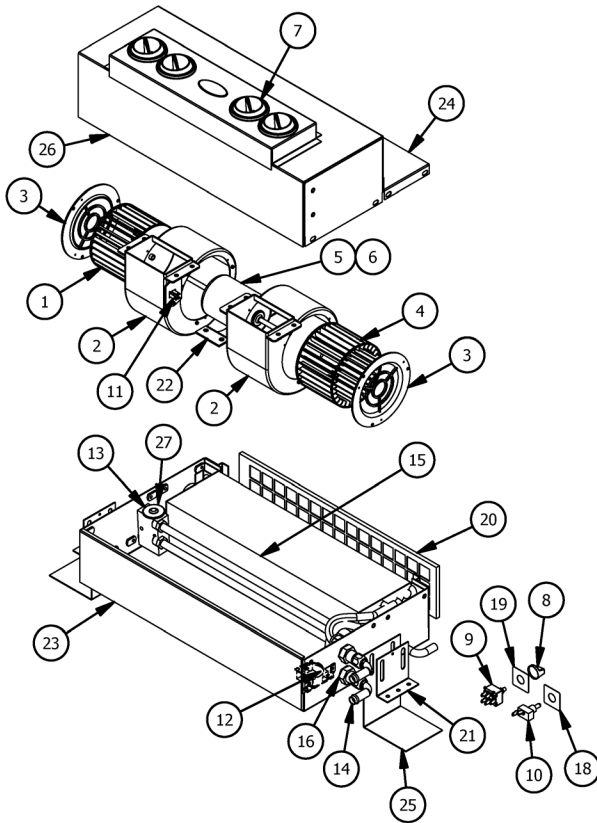

EVAPORATORS

431 Series

Heat/Cool, Floor Mount

FEATURES

- Available 12 or 24 Volt
- Four 2.5" Round Closeable Louvers
- Three Speed Blower Motor with Remote Switch
- Preset Thermostat
- E-Z Servicing by Removing Top Panel
- Removable, Washable Filter
- Steel Case with Black Powder Coat Finish

431 PARTS LIST

ITEM	QTY 12V	QTY 24V	DTAC NO.	DESCRIPTION	NOTE
1	1	1	02-16039	Blower Wheel CCW 701	
2	2	2	02-16058	Blower Housing	
3	2	2	02-16059	Venturi	
4	1	1	02-16400	Blower Wheel CW 701	
5	1	0	02-17018	12V DS 1SP Motor	
6	0	1	02-17118	24V DS 1SP Motor	
7	4	4	02-50169	2.5" Ball Louver	
8	1	1	03-00165	Knob	
9	1	1	03-13006	Rotary 3-Speed Switch	
10	1	1	03-13020	Toggle Switch	
11	1	1	03-13043	Resistor 3 Prong	
12	1	1	03-14013	Preset Thermostat	
13	1	1	04-15004	Block Expansion Valve	
14	2	2	05-00301	90 Degree Heater Fitting	
15	1	1	07-00301	Evaporator Coil	
16	2	2	09-50004	#8 MIO Bulkhead w Jam Nut	
17	1	1	12-00400	Wire Harness	1
18	1	1	12-50420	Face Plate - Heat/Cool	
19	1	1	12-50421	Face Plate - Air Increase	
20	1	1	30-50253	Intake Filter, 18.875 x 4.25	
21	2	2	40-00004	Mounting Leg	
22	1	1	40-00005	TOP MOTOR MOUNT	
23	1	1	43-00001	Bottom Housing	
24	1	1	43-00003	Coil Lid	
25	2	2	43-00006	Long Mount Brkt	
26	1	1	43-10000	Blower Lid	
27	1	1	50-50500	Expansion Valve Mnt Brkt	
28			Note 1	Not Shown	

BTU'S HEAT	BTU'S COOL	AIR FLOW	HEIGHT	WIDTH	DEPTH	WEIGHT	REMOTE HARNESS	MOTOR	CURRENT DRAW	DTAC NO.
16,000	20,200	395 CFM	11"	22"	12"	34 LBS	Y	1-12V	22.5 AMPS @ 13.6 VDC	431-12
"	"	"	"	"	"	"	"	1-24V	15 AMPS @ 27 VDC	431-24