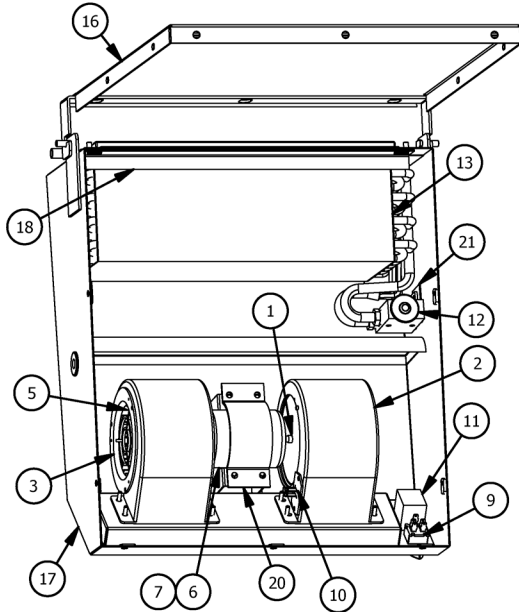

EVAPORATORS

310 Series

Cool Only, Ceiling Mount

EVAPORATORS

FEATURES

- Available 12 or 24 Volt
- Three Speed Blower Motor
- Adjustable Thermostat
- Directional Round Louvers
- Removable, Washable Filter
- Steel Case with Black Powder Coat Finish

310 PARTS LIST

ITEM	QTY 12V	QTY 310-24V	DTAC NO.	DESCRIPTION	NOTE
1	1	1	02-16039	Blower Wheel CCW 701	
2	2	2	02-16058	Blower Housing	
3	2	2	02-16059	Venturi	
4	4	4	02-16061	3-1/2" Louver	
5	1	1	02-16400	Blower Wheel CW 701	
6	1	0	02-17018	12V DS 1SP Motor	
7	0	1	02-17118	24V DS 1SP Motor	
8	2	2	03-00165	Knob	
9	1	1	03-13006	Rotary 3-Speed Switch	
10	1	1	03-13043	Resistor 3 Prong	
11	1	1	03-14002	Rotary Thermostat	
12	1	1	04-15004	Block Expansion Valve	
13	1	1	07-00311	Evaporator Coil	
14	1	1	12-00801	Wire Harness	1
15	1	1	12-50419	Faceplate	
16	1	1	31-10001	Lid	
17	1	1	31-10002	Btm Housing	
18	1	1	31-10003	Coil Brkt	
19	1	1	40-00003	Intake Filter	
20	1	1	40-00005	TOP MOTOR MOUNT	
21	1	1	50-50500	Expansion Valve Mnt Brkt	
22			Note 1	Not Shown	

BTU'S COOL	AIR FLOW	HEIGHT	WIDTH	DEPTH	WEIGHT	MOTOR	CURRENT DRAW	DTAC NO.
36,000	405 CFM	7"-8.5"	19"	23"	46 LBS	1-12V	22.5 AMPS @ 13.6 VDC	310-12
"	"	"	"	"	"	1-24V	15 AMPS @ 26.8 VDC	310-24