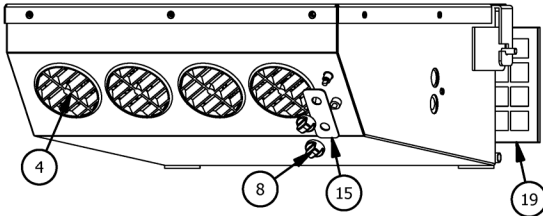

EVAPORATORS

310 Series

Cool Only, Ceiling Mount

EVAPORATORS

FEATURES

- Available 12 or 24 Volt
- Three Speed Blower Motor
- Adjustable Thermostat
- Directional Round Louvers
- Removable, Washable Filter
- Steel Case with Black Powder Coat Finish

310 PARTS LIST

ITEM	QTY 12V	QTY 310-24V	DTAC NO.	DESCRIPTION	NOTE
1	1	1	02-16039	Blower Wheel CCW 701	
2	2	2	02-16058	Blower Housing	
3	2	2	02-16059	Venturi	
4	4	4	02-16061	3-1/2" Louver	
5	1	1	02-16400	Blower Wheel CW 701	
6	1	0	02-17018	12V DS 1SP Motor	
7	0	1	02-17118	24V DS 1SP Motor	
8	2	2	03-00165	Knob	
9	1	1	03-13006	Rotary 3-Speed Switch	
10	1	1	03-13043	Resistor 3 Prong	
11	1	1	03-14002	Rotary Thermostat	
12	1	1	04-15004	Block Expansion Valve	
13	1	1	07-00311	Evaporator Coil	
14	1	1	12-00801	Wire Harness	1
15	1	1	12-50419	Faceplate	
16	1	1	31-10001	Lid	
17	1	1	31-10002	Btm Housing	
18	1	1	31-10003	Coil Brkt	
19	1	1	40-00003	Intake Filter	
20	1	1	40-00005	TOP MOTOR MOUNT	
21	1	1	50-50500	Expansion Valve Mnt Brkt	
22			Note 1	Not Shown	