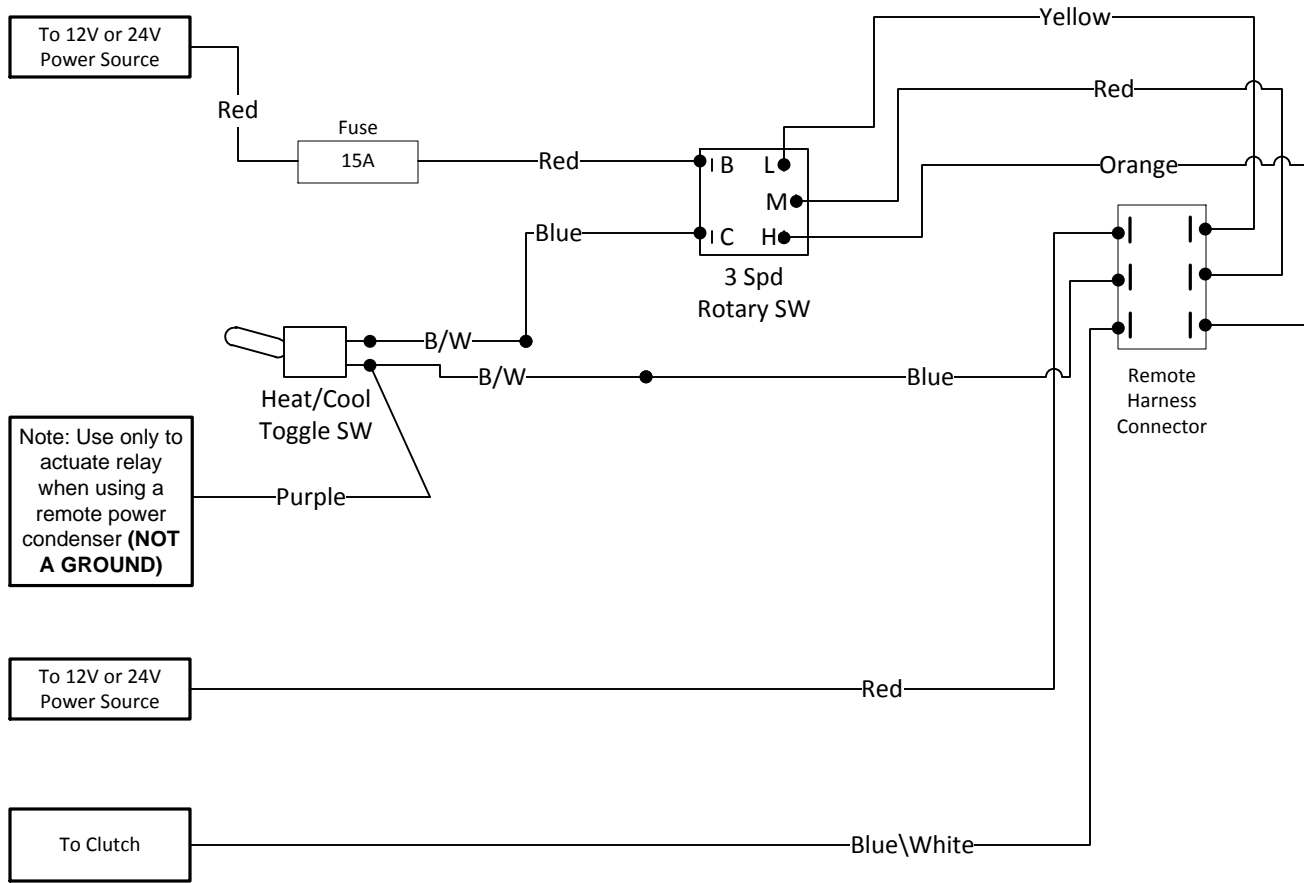

315-HCR Series - Heat/Cool/Remote External Wire Diagram

Note: Use only to actuate relay when using a remote power condenser (**NOT A GROUND**)

NOTE:
One 24" piece of Red 10ga wire included to connect battery and circuit breaker (optional)