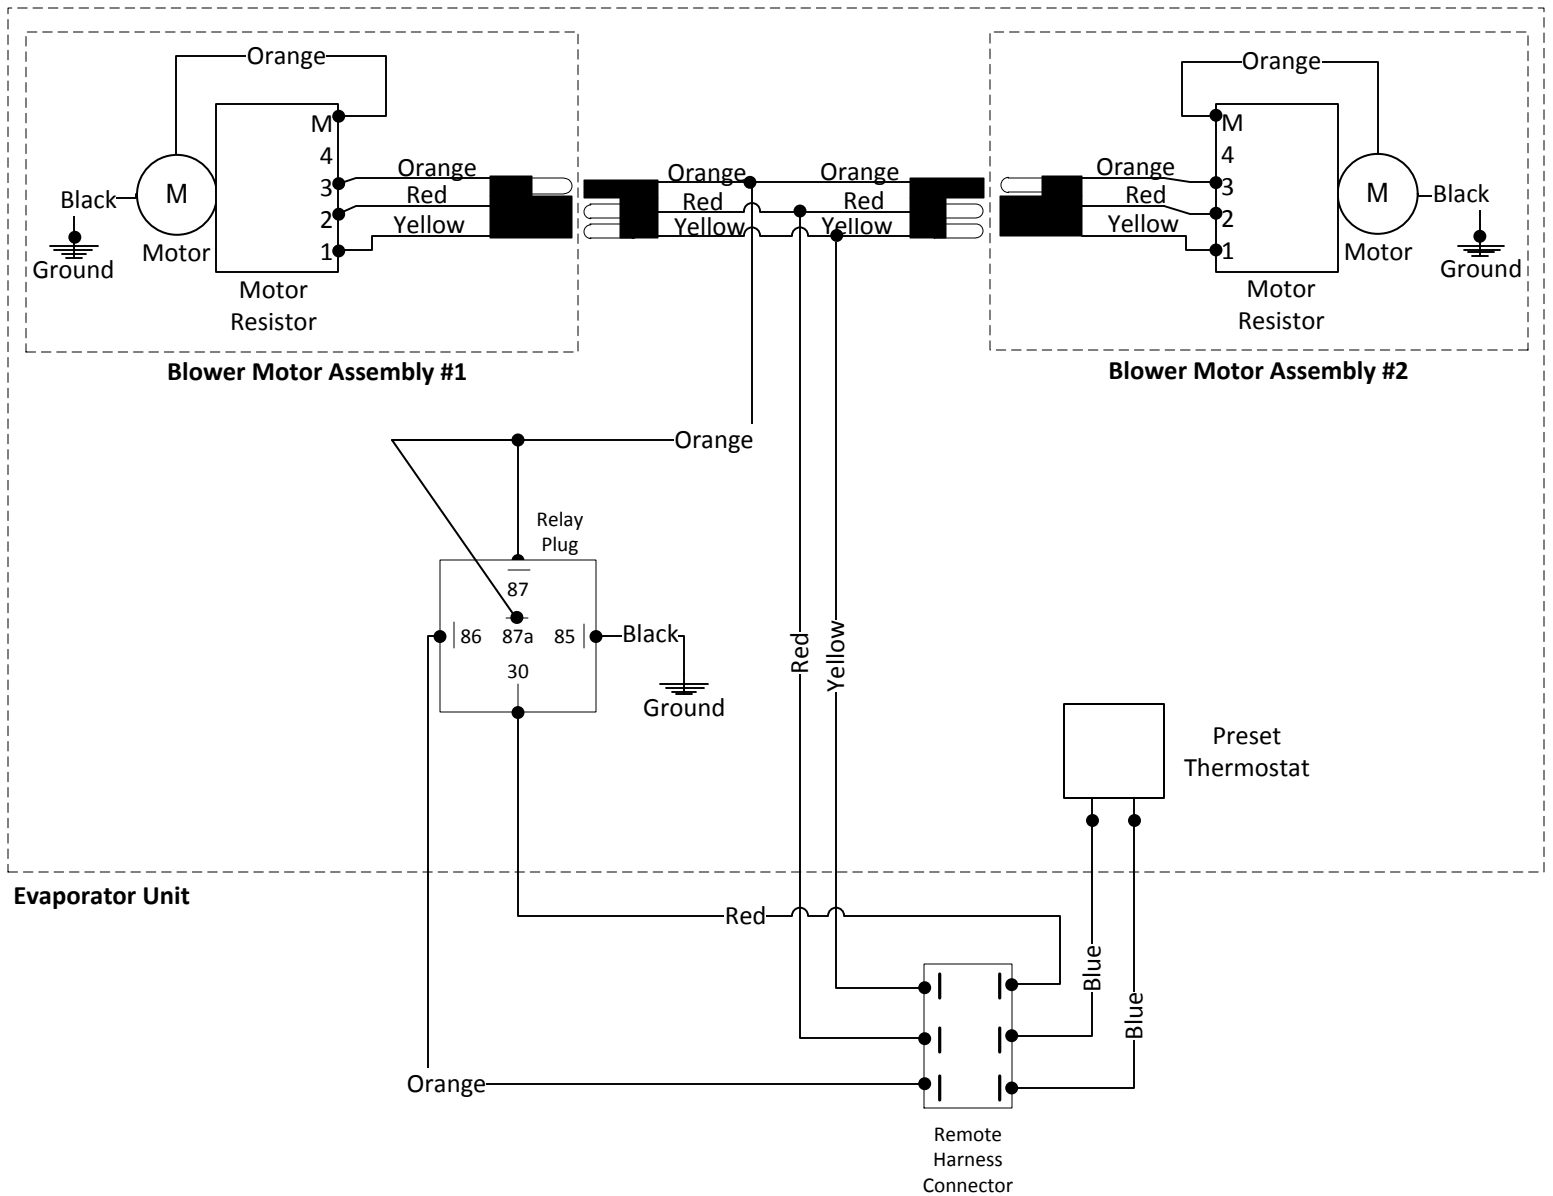

315-HCR Series Internal Wire Diagram

Manufacturer of Heavy Equipment Heat/Cool Systems
 5130 Edgefield Ln, TX 76065 USA
 Phone 1-800-527-9477 Fax 1-800-299-5972
 www.dtac.com

12-00315RS rev2
 02.09.12