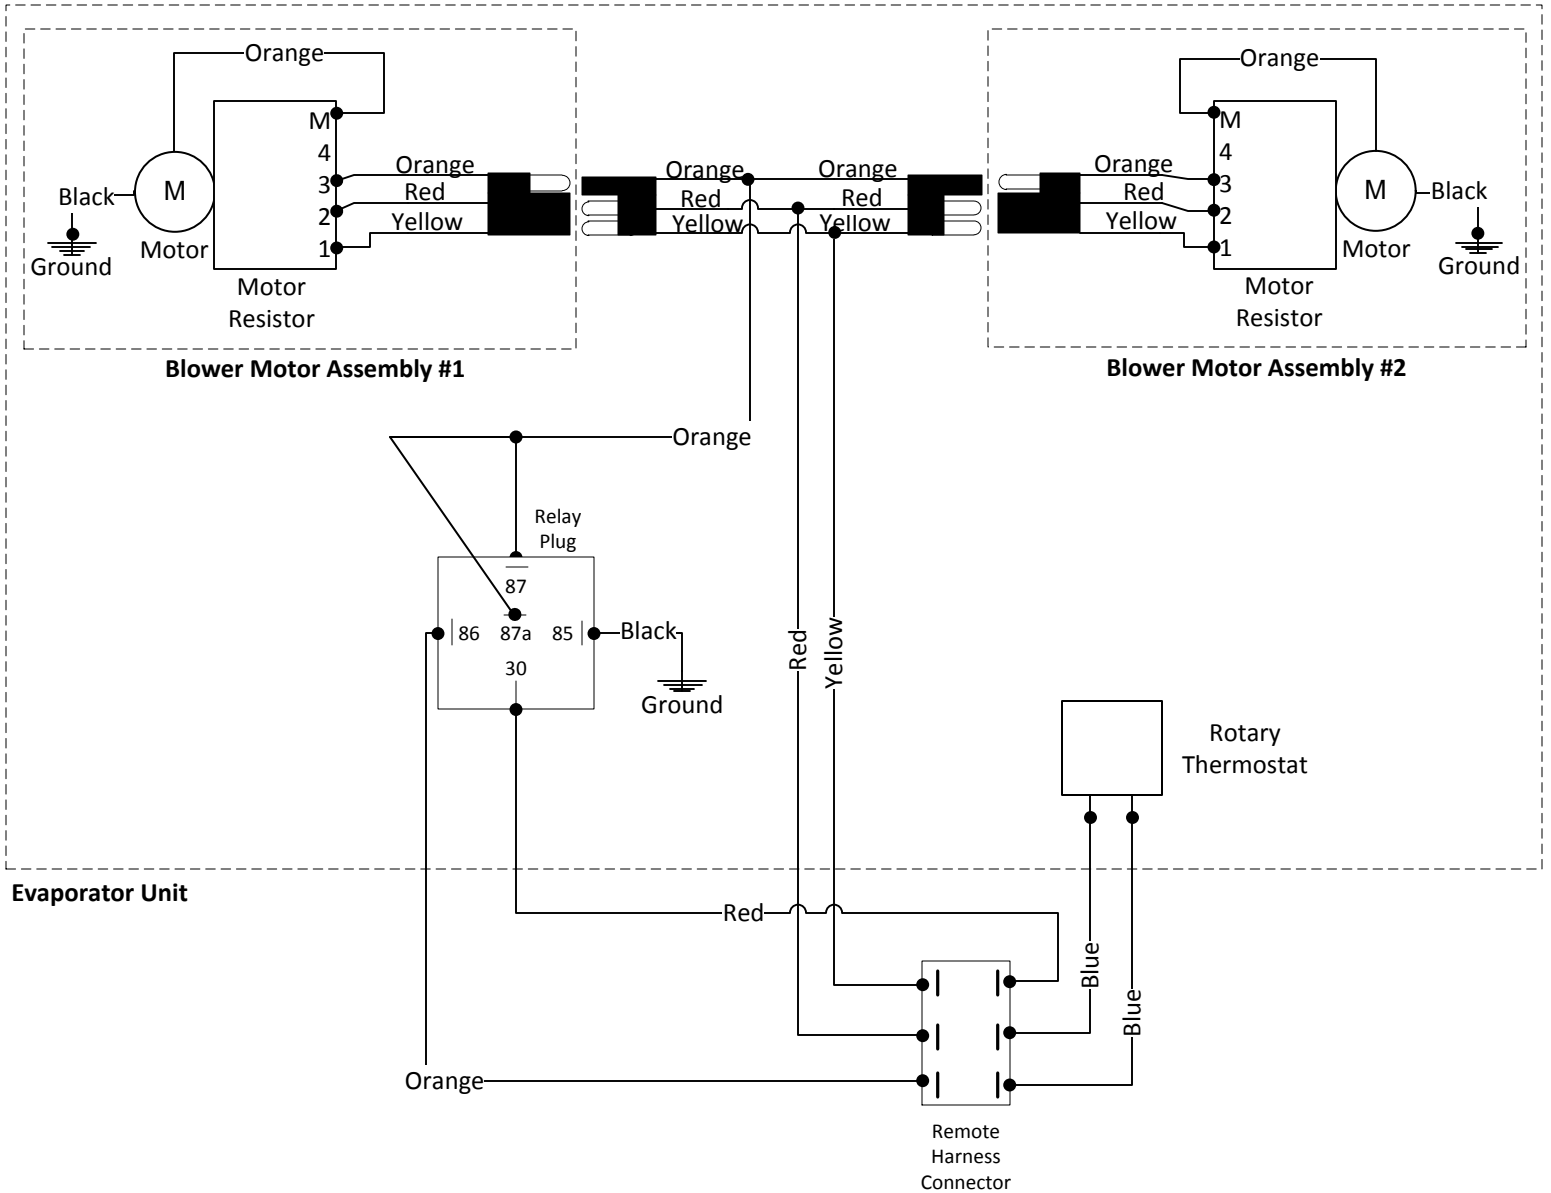

# 315-HCRT Series Internal Wire Diagram

Same harness used in 315-HCR series but HCRT series uses rotary thermostat .vs preset.

Manufacturer of Heavy Equipment Heat/Cool Systems  
5130 Edgefield Ln, TX 76065 USA  
Phone 1-800-527-9477 Fax 1-800-299-5972  
www.dtac.com