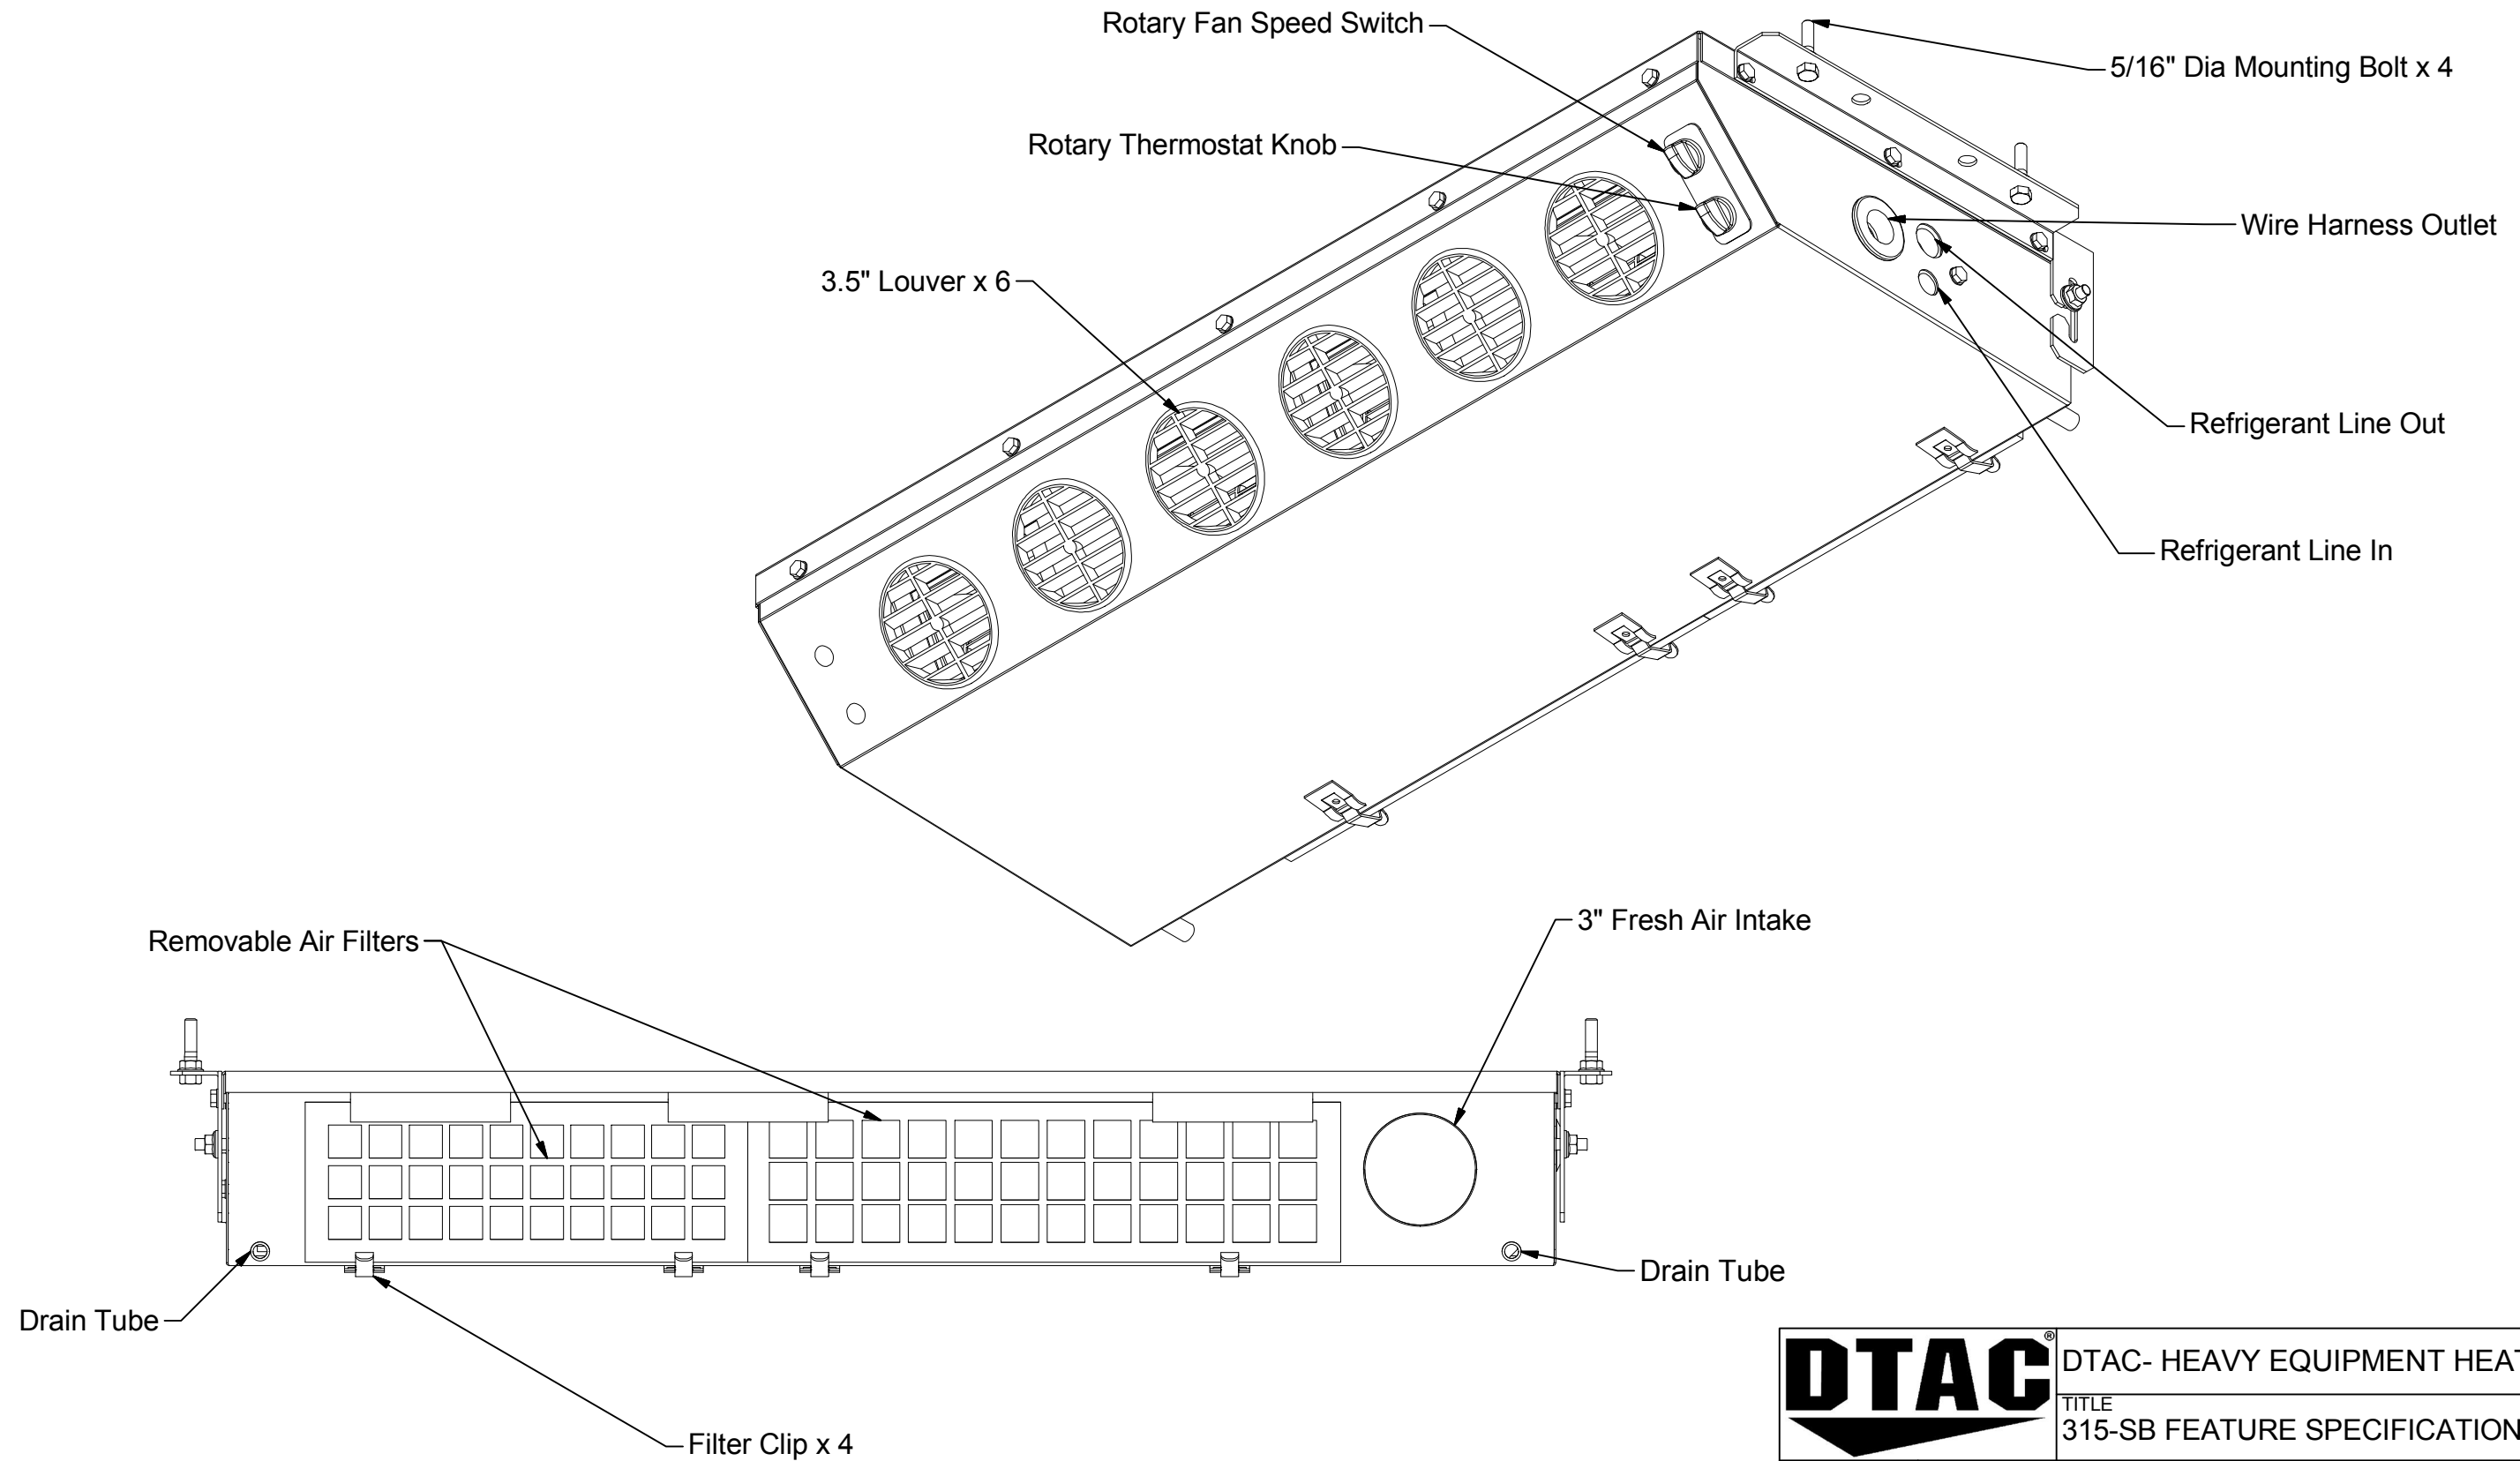

315-SB FOOTPRINT AND MOUNTING INFORMATION

Mounting Hole Spacing

Mounting Specifications	
Quantity	Description
4	5/16-18x1-1/2 HEX CAP
4	5/16 WHIZ NUT
8	1/2" DIA HOLE- NO THREADS

DTAC- HEAVY EQUIPMENT HEAT/COOL SYSTEMS

TITLE
315-SB FOOTPRINT AND MOUNTING INFORMATION

MODELED

JSHAW

DRAWN

jhamaker

DWG NAME
315-SB Drawings.idw

SIZE
B

NOTE: ALL UNITS IN INCHES

SHEET 1 OF 4

315-SB FEATURE SPECIFICATIONS

		DTAC- HEAVY EQUIPMENT HEAT/COOL SYSTEMS	
		TITLE 315-SB FEATURE SPECIFICATIONS	
MODELED JSHAW		DWG NAME 315-SB Drawings.idw	
DRAWN jhamaker	8/4/2011	SIZE B	NOTE: ALL UNITS IN INCHES

315-SB PARTS BREAKDOWN AND UNIT SPECIFICATIONS

Parts Breakdown				
ITEM	QTY	DTAC NO.	DESCRIPTION	NOTE
1	6	02-16061	3-1/2" Louver	
2	2	03-00165	Knob	
3	1	03-13006	Rotary 3-Speed Switch	
4	1	03-14002	Rotary Thermostat	
5	1	04-15004	Block Expansion Valve	
6	1	07-00316	Cool Only Evap Coil	
7	1	09-00621	One Inch Grommet	
8	4	09-04012	#8 O-Ring	
9	12 ft	10-20012	Drain Hose, 1/2"	1
10	1 ft	10-20027	3" Duct Hose	1
11	12	12-00003	1/4-20 X 3/8 Bolt	
12	4	12-00023	5/16-18 - 1.5 Bolt	
13	2	12-00044	1/4 Flat Washer	
14	32 in	12-00052	Insulation 1/4 X 1 1/2	1
15	6	12-00054	Whz Nut 5/16-18	
16	9	12-00056	#8X3/4 Tap Screw	
17	6	12-00059	Standard Switch Nut	
18	2	12-00123	Kazoo Drain Restrictor	1
19	1	12-00315	Wire Harness	1
20	1	12-00315CB	SB Wire Harness	1
21	1	12-01874	1/2" Plastic Drain Tee	1
22	2	12-01875	1/2" Plastic Drain Elbow	1
23	2	12-02643	1/2" Button Plug	
24	1	12-02783	1" Button Plug	
25	1	12-50419	Faceplate	
26	2	30-51580 or 30-51581	12V Blower Assembly or 24V Blower Assebmly	
27	1	31-50000	Filter 315	
28	1	31-50019	SB Housing	
29	1	31-50020	SB Lid	
30	1	50-00005	Filter 500	
31	1	50-50500	Expansion Valve Mnt Brkt	
-	-	Note 1	Part not shown	