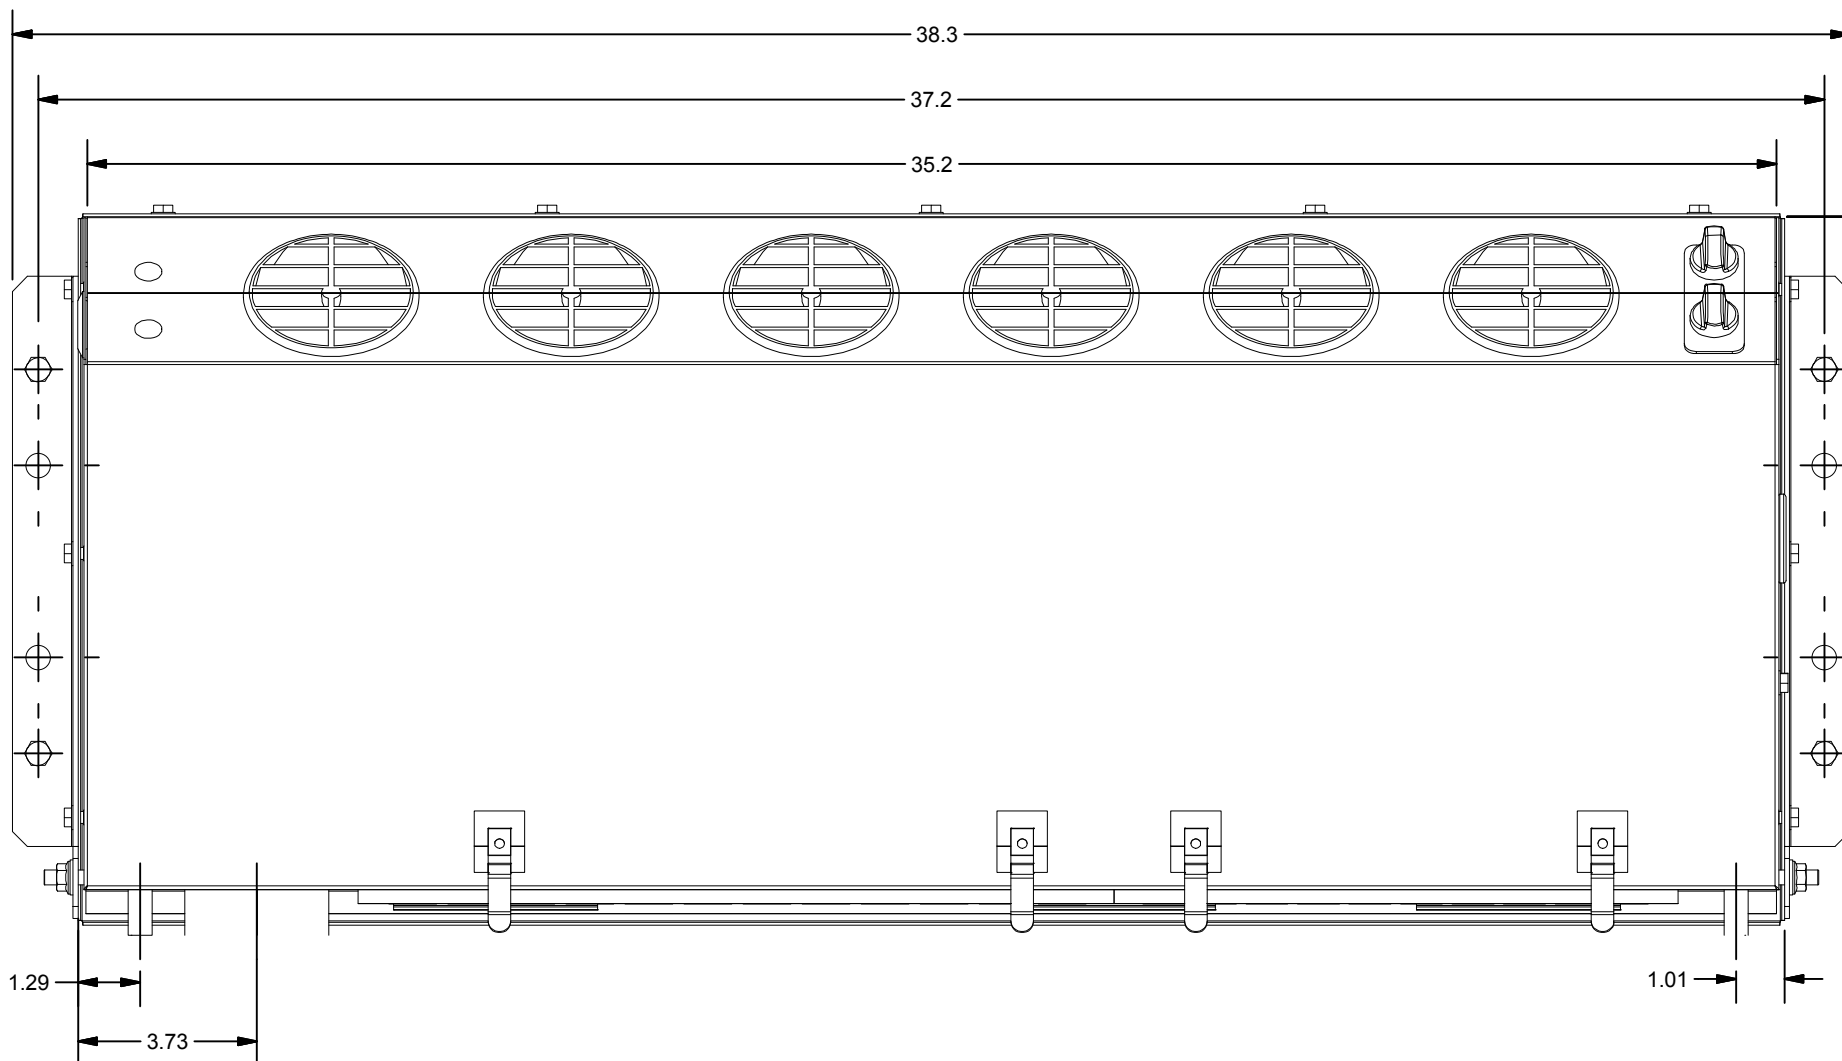

315-SB FOOTPRINT AND MOUNTING INFORMATION

Mounting Hole Spacing

Mounting Specifications	
Quantity	Description
4	5/16-18x1-1/2 HEX CAP
4	5/16 WHIZ NUT
8	1/2" DIA HOLE- NO THREADS

DTAC- HEAVY EQUIPMENT HEAT/COOL SYSTEMS

TITLE
315-SB FOOTPRINT AND MOUNTING INFORMATION

MODELED

JSHAW

DRAWN

jhamaker

DWG NAME
315-SB Drawings.idw

SIZE
B

NOTE: ALL UNITS IN INCHES

SHEET 1 OF 4

315-SB FEATURE SPECIFICATIONS

		DTAC- HEAVY EQUIPMENT HEAT/COOL SYSTEMS	
		TITLE 315-SB FEATURE SPECIFICATIONS	
MODELED JSHAW		DWG NAME 315-SB Drawings.idw	
DRAWN jhamaker	8/4/2011	SIZE B	NOTE: ALL UNITS IN INCHES

315-SB PARTS BREAKDOWN AND UNIT SPECIFICATIONS

Parts Breakdown				
ITEM	QTY	DTAC NO.	DESCRIPTION	NOTE
1	6	02-16061	3-1/2" Louver	
2	2	03-00165	Knob	
3	1	03-13006	Rotary 3-Speed Switch	
4	1	03-14002	Rotary Thermostat	
5	1	04-15004	Block Expansion Valve	
6	1	07-00316	Cool Only Evap Coil	
7	1	09-00621	One Inch Grommet	
8	4	09-04012	#8 O-Ring	
9	12 ft	10-20012	Drain Hose, 1/2"	1
10	1 ft	10-20027	3" Duct Hose	1
11	12	12-00003	1/4-20 X 3/8 Bolt	
12	4	12-00023	5/16-18 - 1.5 Bolt	
13	2	12-00044	1/4 Flat Washer	
14	32 in	12-00052	Insulation 1/4 X 1 1/2	1
15	6	12-00054	Whz Nut 5/16-18	
16	9	12-00056	#8X3/4 Tap Screw	
17	6	12-00059	Standard Switch Nut	
18	2	12-00123	Kazoo Drain Restrictor	1
19	1	12-00315	Wire Harness	1
20	1	12-00315CB	SB Wire Harness	1
21	1	12-01874	1/2" Plastic Drain Tee	1
22	2	12-01875	1/2" Plastic Drain Elbow	1
23	2	12-02643	1/2" Button Plug	
24	1	12-02783	1" Button Plug	
25	1	12-50419	Faceplate	
26	2	30-51580 or 30-51581	12V Blower Assembly or 24V Blower Assebmly	
27	1	31-50000	Filter 315	
28	1	31-50019	SB Housing	
29	1	31-50020	SB Lid	
30	1	50-00005	Filter 500	
31	1	50-50500	Expansion Valve Mnt Brkt	
-	-	Note 1	Part not shown	