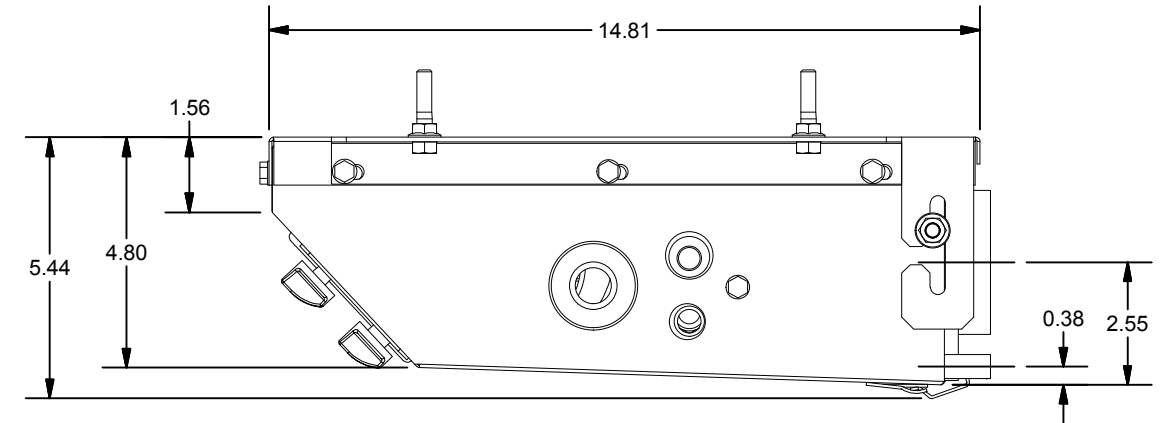

315-SB FOOTPRINT AND MOUNTING INFORMATION

Mounting Hole Spacing

Mounting Specifications	
Quantity	Description
4	5/16-18x1-1/2 HEX CAP
4	5/16 WHIZ NUT
8	1/2" DIA HOLE- NO THREADS

DTAC- HEAVY EQUIPMENT HEAT/COOL SYSTEMS

TITLE
315-SB FOOTPRINT AND MOUNTING INFORMATION

MODELED

JSHAW

DRAWN

jhamaker

DWG NAME
315-SB Drawings.idw

SIZE
B

NOTE: ALL UNITS IN INCHES

SHEET 1 OF 4

315-SB FEATURE SPECIFICATIONS

		DTAC- HEAVY EQUIPMENT HEAT/COOL SYSTEMS	
		TITLE 315-SB FEATURE SPECIFICATIONS	
MODELED JSHAW		DWG NAME 315-SB Drawings.idw	
DRAWN jhamaker	8/4/2011	SIZE B	NOTE: ALL UNITS IN INCHES

315-SB PARTS BREAKDOWN AND UNIT SPECIFICATIONS

Parts Breakdown				
ITEM	QTY	DTAC NO.	DESCRIPTION	NOTE
1	6	02-16061	3-1/2" Louver	
2	2	03-00165	Knob	
3	1	03-13006	Rotary 3-Speed Switch	
4	1	03-14002	Rotary Thermostat	
5	1	04-15004	Block Expansion Valve	
6	1	07-00316	Cool Only Evap Coil	
7	1	09-00621	One Inch Grommet	
8	4	09-04012	#8 O-Ring	
9	12 ft	10-20012	Drain Hose, 1/2"	1
10	1 ft	10-20027	3" Duct Hose	1
11	12	12-00003	1/4-20 X 3/8 Bolt	
12	4	12-00023	5/16-18 - 1.5 Bolt	
13	2	12-00044	1/4 Flat Washer	
14	32 in	12-00052	Insulation 1/4 X 1 1/2	1
15	6	12-00054	Whz Nut 5/16-18	
16	9	12-00056	#8X3/4 Tap Screw	
17	6	12-00059	Standard Switch Nut	
18	2	12-00123	Kazoo Drain Restrictor	1
19	1	12-00315	Wire Harness	1
20	1	12-00315CB	SB Wire Harness	1
21	1	12-01874	1/2" Plastic Drain Tee	1
22	2	12-01875	1/2" Plastic Drain Elbow	1
23	2	12-02643	1/2" Button Plug	
24	1	12-02783	1" Button Plug	
25	1	12-50419	Faceplate	
26	2	30-51580 or 30-51581	12V Blower Assembly or 24V Blower Assebmly	
27	1	31-50000	Filter 315	
28	1	31-50019	SB Housing	
29	1	31-50020	SB Lid	
30	1	50-00005	Filter 500	
31	1	50-50500	Expansion Valve Mnt Brkt	
-	-	Note 1	Part not shown	