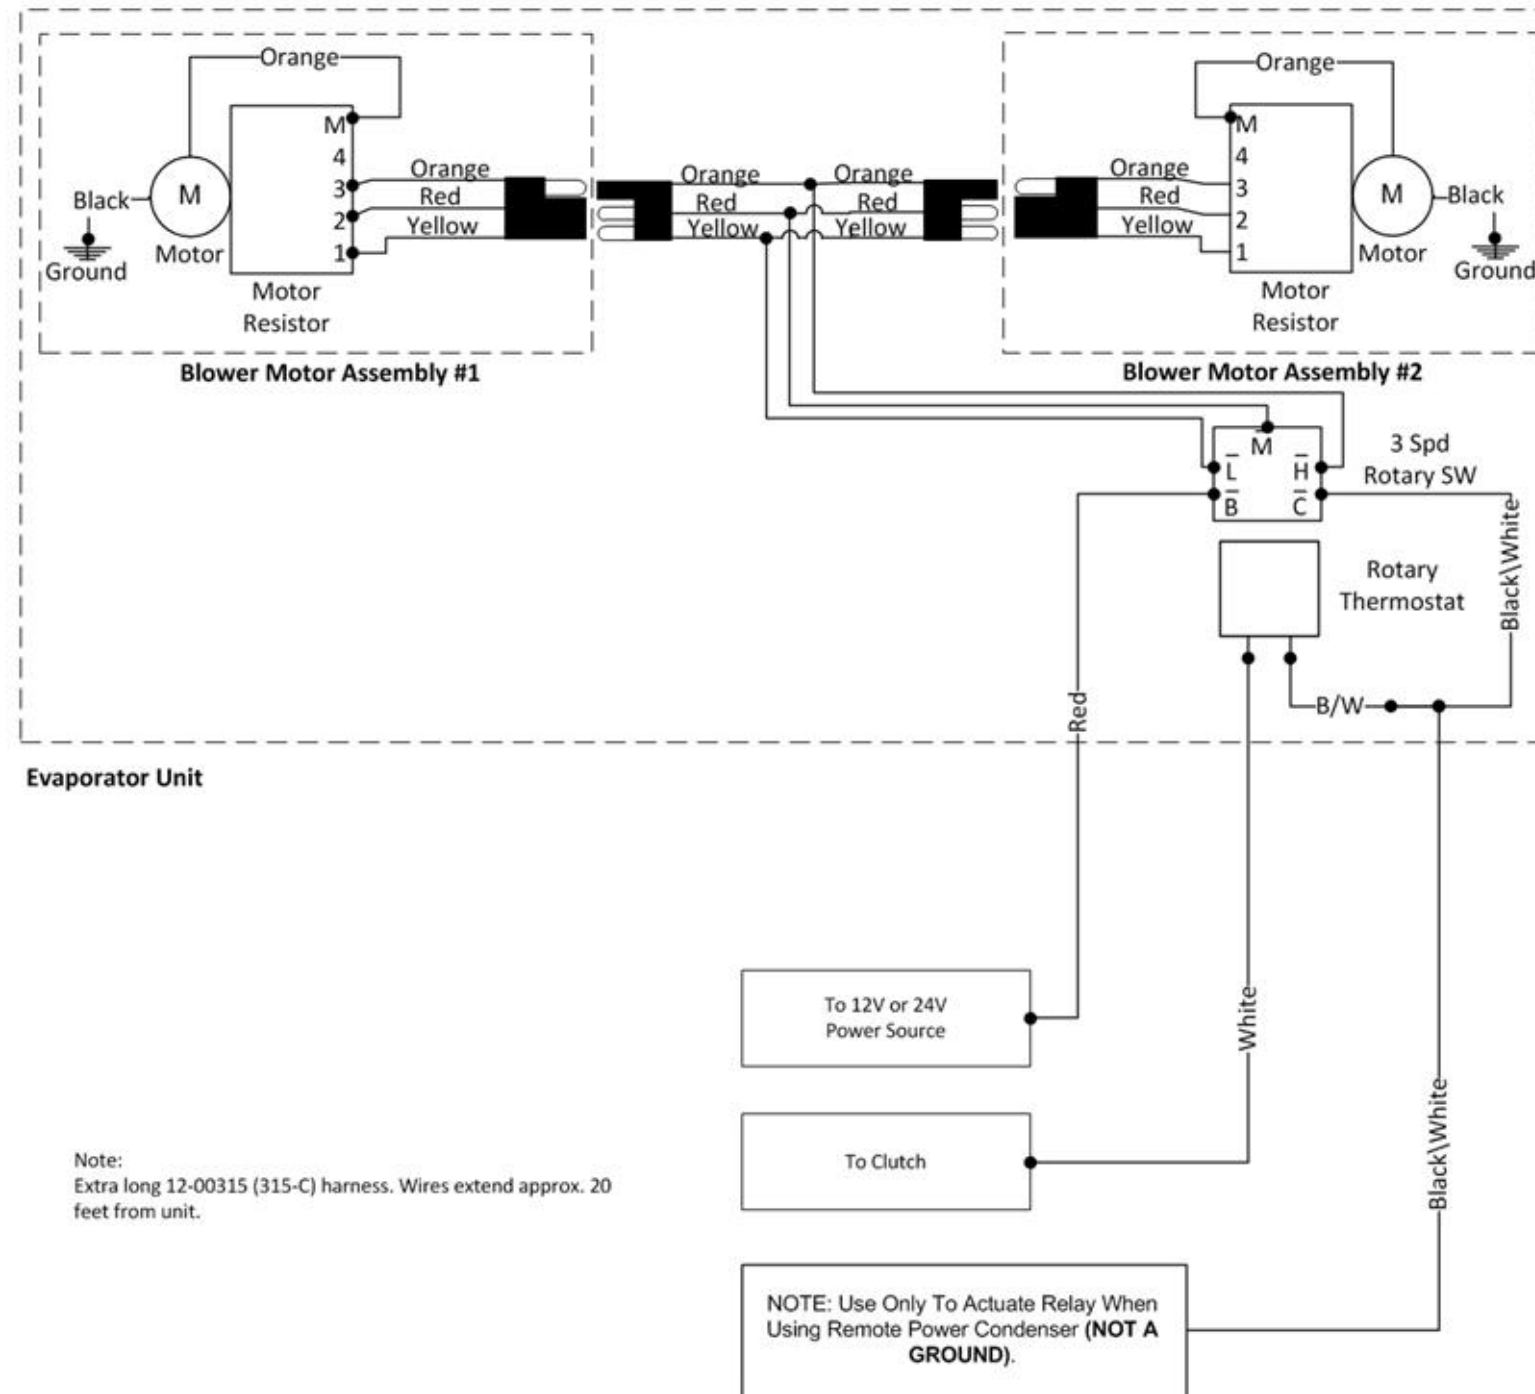

315-SB PARTS BREAKDOWN AND UNIT SPECIFICATIONS

Parts Breakdown				
ITEM	QTY	DTAC NO.	DESCRIPTION	NOTE
1	6	02-16061	3-1/2" Louver	
2	2	03-00165	Knob	
3	1	03-13006	Rotary 3-Speed Switch	
4	1	03-14002	Rotary Thermostat	
5	1	04-15004	Block Expansion Valve	
6	1	07-00316	Cool Only Evap Coil	
7	1	09-00621	One Inch Grommet	
8	4	09-04012	#8 O-Ring	
9	12 ft	10-20012	Drain Hose, 1/2"	1
10	1 ft	10-20027	3" Duct Hose	1
11	12	12-00003	1/4-20 X 3/8 Bolt	
12	4	12-00023	5/16-18 - 1.5 Bolt	
13	2	12-00044	1/4 Flat Washer	
14	32 in	12-00052	Insulation 1/4 X 1 1/2	1
15	6	12-00054	Whz Nut 5/16-18	
16	9	12-00056	#8X3/4 Tap Screw	
17	6	12-00059	Standard Switch Nut	
18	2	12-00123	Kazoo Drain Restrictor	1
19	1	12-00315	Wire Harness	1
20	1	12-00315CB	SB Wire Harness	1
21	1	12-01874	1/2" Plastic Drain Tee	1
22	2	12-01875	1/2" Plastic Drain Elbow	1
23	2	12-02643	1/2" Button Plug	
24	1	12-02783	1" Button Plug	
25	1	12-50419	Faceplate	
26	2	30-51580 or 30-51581	12V Blower Assembly or 24V Blower Assebmly	
27	1	31-50000	Filter 315	
28	1	31-50019	SB Housing	
29	1	31-50020	SB Lid	
30	1	50-00005	Filter 500	
31	1	50-50500	Expansion Valve Mnt Brkt	
-	-	Note 1	Part not shown	

UNIT SPECIFICATIONS						
BTU'S COOL	BTU'S HEAT	AIR FLOW	WEIGHT	MOTOR	CURRENT DRAW	DTAC NO.
35,000	-	410 CFM	48 LBS	2-12V	24 AMPS @ 13.6 VDC	315-12SB
"	"	"	"	2-24V	14 AMPS @ 27 VDC	315-24SB

		DTAC- HEAVY EQUIPMENT HEAT/COOL SYSTEMS	
		TITLE 315-SB PARTS BREAKDOWN AND UNIT SPECIFICATIONS	
MODELED JSHAW		DWG NAME 315-SB Drawings.idw	
DRAWN jhamaker	8/4/2011	SIZE B	NOTE: ALL UNITS IN INCHES
			SHEET 3 OF 4

315-SB Series - Cool Only (Long) Wire Diagram

Note:
Extra long 12-00315 (315-C) harness. Wires extend approx. 20 feet from unit.

Manufacturer of Heavy Equipment Heat/Cool Systems
5130 Edgefield Ln, TX 76065 USA
Phone 1-800-527-9477 Fax 1-800-299-5972
www.dtac.com