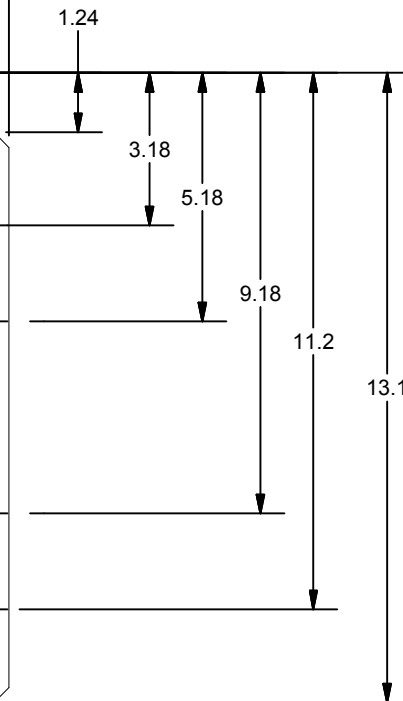

315-SB FOOTPRINT AND MOUNTING INFORMATION

Mounting Hole Spacing

Mounting Specifications	
Quantity	Description
4	5/16-18x1-1/2 HEX CAP
4	5/16 WHIZ NUT
8	1/2" DIA HOLE- NO THREADS

DTAC- HEAVY EQUIPMENT HEAT/COOL SYSTEMS

TITLE
315-SB FOOTPRINT AND MOUNTING INFORMATION

MODELED

JSHAW

DRAWN

jhamaker

DWG NAME
315-SB Drawings.idw

SIZE
B

NOTE: ALL UNITS IN INCHES

315-SB PARTS BREAKDOWN AND UNIT SPECIFICATIONS

Parts Breakdown				
ITEM	QTY	DTAC NO.	DESCRIPTION	NOTE
1	6	02-16061	3-1/2" Louver	
2	2	03-00165	Knob	
3	1	03-13006	Rotary 3-Speed Switch	
4	1	03-14002	Rotary Thermostat	
5	1	04-15004	Block Expansion Valve	
6	1	07-00316	Cool Only Evap Coil	
7	1	09-00621	One Inch Grommet	
8	4	09-04012	#8 O-Ring	
9	12 ft	10-20012	Drain Hose, 1/2"	1
10	1 ft	10-20027	3" Duct Hose	1
11	12	12-00003	1/4-20 X 3/8 Bolt	
12	4	12-00023	5/16-18 - 1.5 Bolt	
13	2	12-00044	1/4 Flat Washer	
14	32 in	12-00052	Insulation 1/4 X 1 1/2	1
15	6	12-00054	Whz Nut 5/16-18	
16	9	12-00056	#8X3/4 Tap Screw	
17	6	12-00059	Standard Switch Nut	
18	2	12-00123	Kazoo Drain Restrictor	1
19	1	12-00315	Wire Harness	1
20	1	12-00315CB	SB Wire Harness	1
21	1	12-01874	1/2" Plastic Drain Tee	1
22	2	12-01875	1/2" Plastic Drain Elbow	1
23	2	12-02643	1/2" Button Plug	
24	1	12-02783	1" Button Plug	
25	1	12-50419	Faceplate	
26	2	30-51580 or 30-51581	12V Blower Assembly or 24V Blower Assebmly	
27	1	31-50000	Filter 315	
28	1	31-50019	SB Housing	
29	1	31-50020	SB Lid	
30	1	50-00005	Filter 500	
31	1	50-50500	Expansion Valve Mnt Brkt	
-	-	Note 1	Part not shown	