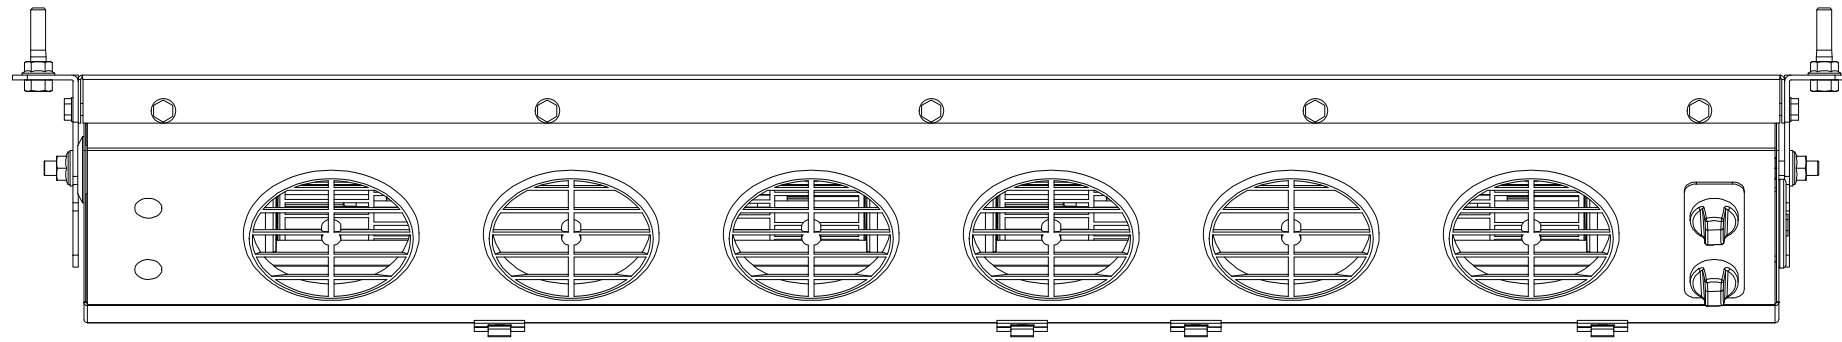

315-SB FOOTPRINT AND MOUNTING INFORMATION

Mounting Hole Spacing

Mounting Specifications	
Quantity	Description
4	5/16-18x1-1/2 HEX CAP
4	5/16 WHIZ NUT
8	1/2" DIA HOLE- NO THREADS

DTAC- HEAVY EQUIPMENT HEAT/COOL SYSTEMS

TITLE
315-SB FOOTPRINT AND MOUNTING INFORMATION

MODELED

JSHAW

DRAWN

jhamaker

DWG NAME
315-SB Drawings.idw

SIZE
B

NOTE: ALL UNITS IN INCHES

SHEET 1 OF 4

315-SB FEATURE SPECIFICATIONS

		DTAC- HEAVY EQUIPMENT HEAT/COOL SYSTEMS	
		TITLE 315-SB FEATURE SPECIFICATIONS	
MODELED JSHAW		DWG NAME 315-SB Drawings.idw	
DRAWN jhamaker	8/4/2011	SIZE B	NOTE: ALL UNITS IN INCHES

315-SB PARTS BREAKDOWN AND UNIT SPECIFICATIONS

Parts Breakdown				
ITEM	QTY	DTAC NO.	DESCRIPTION	NOTE
1	6	02-16061	3-1/2" Louver	
2	2	03-00165	Knob	
3	1	03-13006	Rotary 3-Speed Switch	
4	1	03-14002	Rotary Thermostat	
5	1	04-15004	Block Expansion Valve	
6	1	07-00316	Cool Only Evap Coil	
7	1	09-00621	One Inch Grommet	
8	4	09-04012	#8 O-Ring	
9	12 ft	10-20012	Drain Hose, 1/2"	1
10	1 ft	10-20027	3" Duct Hose	1
11	12	12-00003	1/4-20 X 3/8 Bolt	
12	4	12-00023	5/16-18 - 1.5 Bolt	
13	2	12-00044	1/4 Flat Washer	
14	32 in	12-00052	Insulation 1/4 X 1 1/2	1
15	6	12-00054	Whz Nut 5/16-18	
16	9	12-00056	#8X3/4 Tap Screw	
17	6	12-00059	Standard Switch Nut	
18	2	12-00123	Kazoo Drain Restrictor	1
19	1	12-00315	Wire Harness	1
20	1	12-00315CB	SB Wire Harness	1
21	1	12-01874	1/2" Plastic Drain Tee	1
22	2	12-01875	1/2" Plastic Drain Elbow	1
23	2	12-02643	1/2" Button Plug	
24	1	12-02783	1" Button Plug	
25	1	12-50419	Faceplate	
26	2	30-51580 or 30-51581	12V Blower Assembly or 24V Blower Assebmly	
27	1	31-50000	Filter 315	
28	1	31-50019	SB Housing	
29	1	31-50020	SB Lid	
30	1	50-00005	Filter 500	
31	1	50-50500	Expansion Valve Mnt Brkt	
-	-	Note 1	Part not shown	