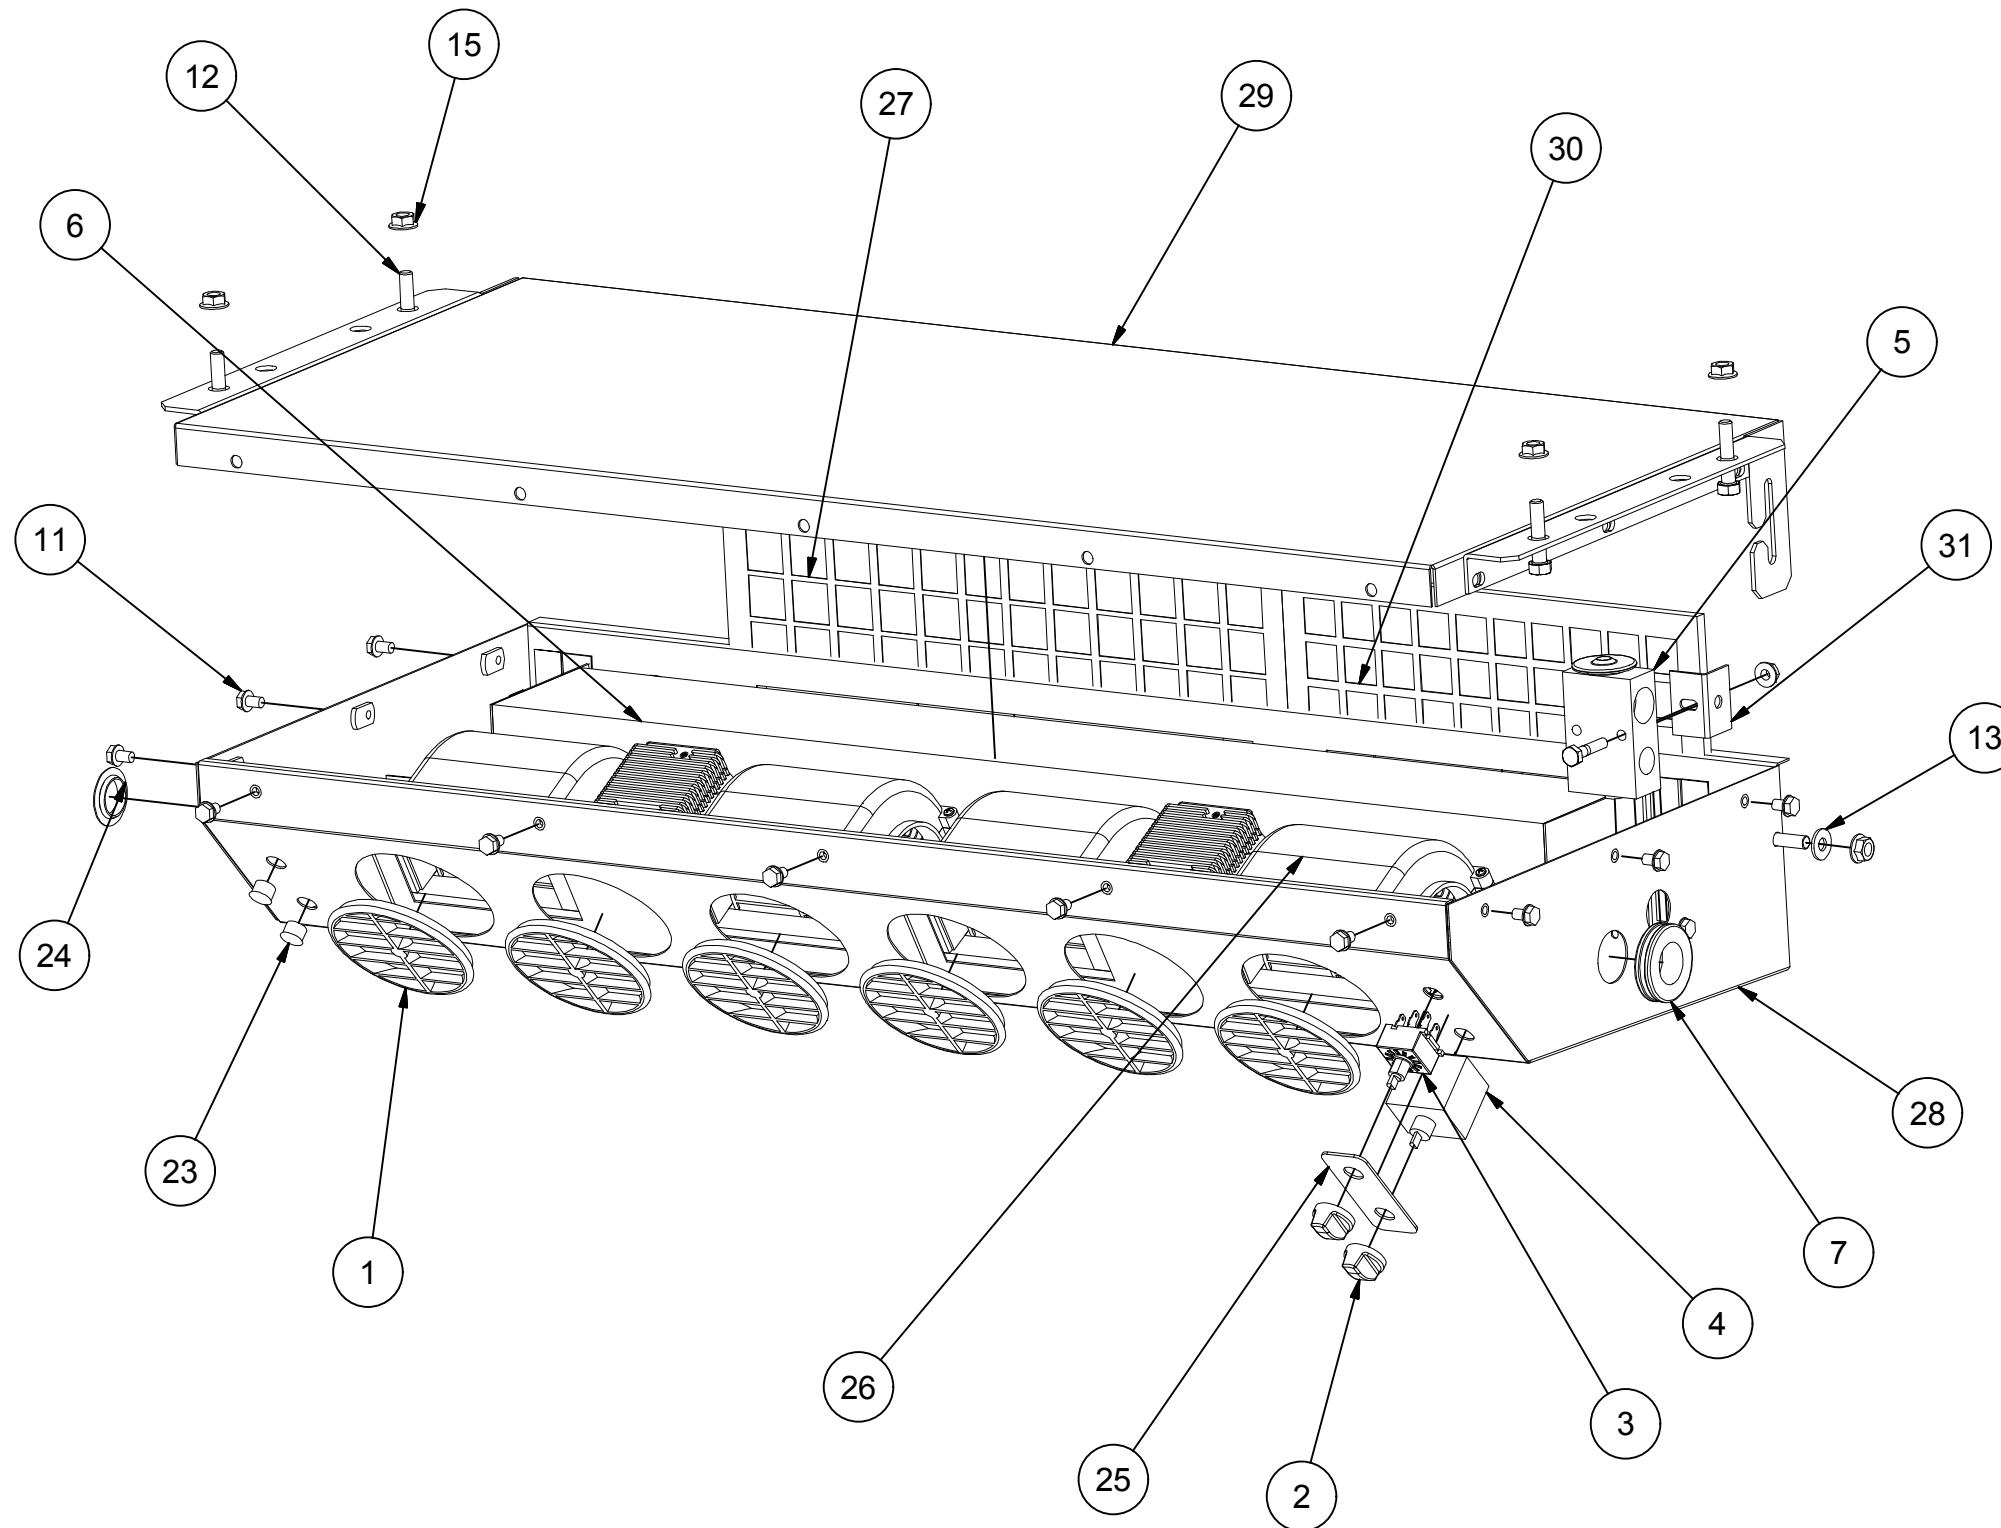

315-SB FOOTPRINT AND MOUNTING INFORMATION

Mounting Hole Spacing

Mounting Specifications	
Quantity	Description
4	5/16-18x1-1/2 HEX CAP
4	5/16 WHIZ NUT
8	1/2" DIA HOLE- NO THREADS

DTAC- HEAVY EQUIPMENT HEAT/COOL SYSTEMS

TITLE
315-SB FOOTPRINT AND MOUNTING INFORMATION

MODELED

JSHAW

DRAWN

jhamaker

DWG NAME
315-SB Drawings.idw

SIZE
B

NOTE: ALL UNITS IN INCHES

SHEET 1 OF 4

315-SB FEATURE SPECIFICATIONS

		DTAC- HEAVY EQUIPMENT HEAT/COOL SYSTEMS	
		TITLE 315-SB FEATURE SPECIFICATIONS	
MODELED JSHAW		DWG NAME 315-SB Drawings.idw	
DRAWN jhamaker	8/4/2011	SIZE B	NOTE: ALL UNITS IN INCHES

315-SB PARTS BREAKDOWN AND UNIT SPECIFICATIONS

Parts Breakdown				
ITEM	QTY	DTAC NO.	DESCRIPTION	NOTE
1	6	02-16061	3-1/2" Louver	
2	2	03-00165	Knob	
3	1	03-13006	Rotary 3-Speed Switch	
4	1	03-14002	Rotary Thermostat	
5	1	04-15004	Block Expansion Valve	
6	1	07-00316	Cool Only Evap Coil	
7	1	09-00621	One Inch Grommet	
8	4	09-04012	#8 O-Ring	
9	12 ft	10-20012	Drain Hose, 1/2"	1
10	1 ft	10-20027	3" Duct Hose	1
11	12	12-00003	1/4-20 X 3/8 Bolt	
12	4	12-00023	5/16-18 - 1.5 Bolt	
13	2	12-00044	1/4 Flat Washer	
14	32 in	12-00052	Insulation 1/4 X 1 1/2	1
15	6	12-00054	Whz Nut 5/16-18	
16	9	12-00056	#8X3/4 Tap Screw	
17	6	12-00059	Standard Switch Nut	
18	2	12-00123	Kazoo Drain Restrictor	1
19	1	12-00315	Wire Harness	1
20	1	12-00315CB	SB Wire Harness	1
21	1	12-01874	1/2" Plastic Drain Tee	1
22	2	12-01875	1/2" Plastic Drain Elbow	1
23	2	12-02643	1/2" Button Plug	
24	1	12-02783	1" Button Plug	
25	1	12-50419	Faceplate	
26	2	30-51580 or 30-51581	12V Blower Assembly or 24V Blower Assebmly	
27	1	31-50000	Filter 315	
28	1	31-50019	SB Housing	
29	1	31-50020	SB Lid	
30	1	50-00005	Filter 500	
31	1	50-50500	Expansion Valve Mnt Brkt	
-	-	Note 1	Part not shown	