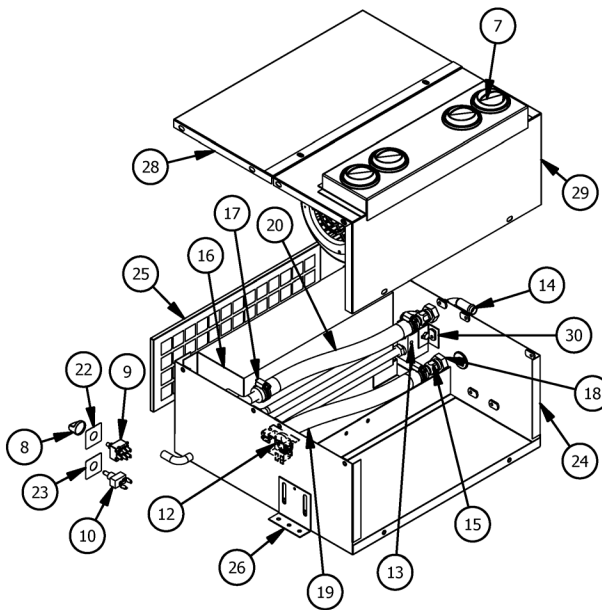

### FEATURES

- Available 12 or 24 Volt
- Four 2.5" Round Closeable Louvers
- Three Speed Blower Motor with Remote Switch
- Preset Thermostat
- E-Z Servicing by Removing Top Panel
- Removable, Washable Filter
- Steel Case with Black Powder Coat Finish

403 PARTS LIST					
ITEM	QTY 12V	QTY 24V	DTAC NO.	DESCRIPTION	NOTE
1	1	1	02-16039	Blower Wheel CCW 701	
2	2	2	02-16058	Blower Housing	
3	2	2	02-16059	Venturi	
4	1	1	02-16400	Blower Wheel CW 701	
5	1	0	02-17018	12V DS 1SP Motor	
6	0	1	02-17118	24V DS 1SP Motor	
7	4	4	02-50169	2.5" Ball Louver	
8	1	1	03-00165	Knob	
9	1	1	03-13006	Rotary 3-Speed Switch	
10	1	1	03-13020	Toggle Switch	
11	1	1	03-13043	Resistor 3 Prong	
12	1	1	03-14013	Preset Thermostat	
13	1	1	04-15004	Block Expansion Valve	
14	2	2	05-00301	90 Degree Heater Fitting	
15	2	2	05-50818	Heater Fitting	
16	1	1	07-00913	Heat/Cool Coil	
17	4	4	09-04000	Hose Clamp #6/#8	
18	2	2	09-50004	#8 MIO Bulkhead w Jam Nut	
19, 20	2	2	10-00058	5/8" Heater Hose	
21	1	1	12-00400	Wire Harness	1
22	1	1	12-50420	Face Plate - Heat/Cool	
23	1	1	12-50421	Face Plate - Air Increase	
24	1	1	40-00002	Housing	
25	1	1	40-00003	Intake Filter	
26	2	2	40-00004	Mounting Leg	
27	1	1	40-00005	TOP MOTOR MOUNT	
28	1	1	40-00016	Back Lid	
29	1	1	40-30015	Blower Lid	
30	1	1	50-50500	Expansion Valve Mnt Brkt	
31			Note 1	Not Shown	