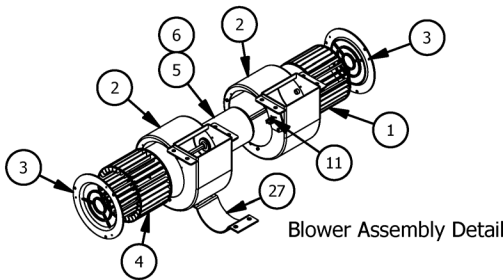

### FEATURES

- Available 12 or 24 Volt
- Four 2.5" Round Closeable Louvers
- Three Speed Blower Motor with Remote Switch
- Preset Thermostat
- E-Z Servicing by Removing Top Panel
- Removable, Washable Filter
- Steel Case with Black Powder Coat Finish

403 PARTS LIST					
ITEM	QTY 12V	QTY 24V	DTAC NO.	DESCRIPTION	NOTE
1	1	1	02-16039	Blower Wheel CCW 701	
2	2	2	02-16058	Blower Housing	
3	2	2	02-16059	Venturi	
4	1	1	02-16400	Blower Wheel CW 701	
5	1	0	02-17018	12V DS 1SP Motor	
6	0	1	02-17118	24V DS 1SP Motor	
7	4	4	02-50169	2.5" Ball Louver	
8	1	1	03-00165	Knob	
9	1	1	03-13006	Rotary 3-Speed Switch	
10	1	1	03-13020	Toggle Switch	
11	1	1	03-13043	Resistor 3 Prong	
12	1	1	03-14013	Preset Thermostat	
13	1	1	04-15004	Block Expansion Valve	
14	2	2	05-00301	90 Degree Heater Fitting	
15	2	2	05-50818	Heater Fitting	
16	1	1	07-00913	Heat/Cool Coil	
17	4	4	09-04000	Hose Clamp #6/#8	
18	2	2	09-50004	#8 MIO Bulkhead w Jam Nut	
19, 20	2	2	10-00058	5/8" Heater Hose	
21	1	1	12-00400	Wire Harness	1
22	1	1	12-50420	Face Plate - Heat/Cool	
23	1	1	12-50421	Face Plate - Air Increase	
24	1	1	40-00002	Housing	
25	1	1	40-00003	Intake Filter	
26	2	2	40-00004	Mounting Leg	
27	1	1	40-00005	TOP MOTOR MOUNT	
28	1	1	40-00016	Back Lid	
29	1	1	40-30015	Blower Lid	
30	1	1	50-50500	Expansion Valve Mnt Brkt	
31			Note 1	Not Shown	