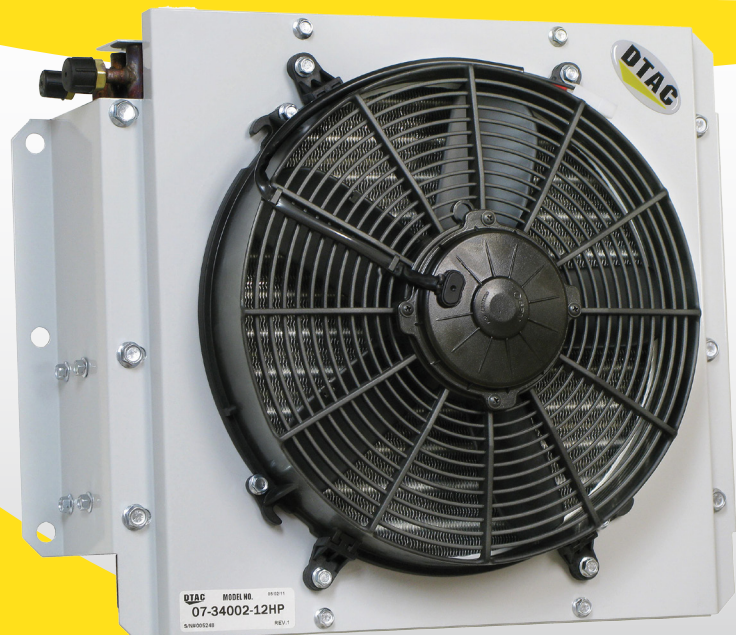

34000 SERIES REMOTE POWERED CONDENSERS

The 34000 Series packs high performance in a lightweight low-profile package designed for light and medium duty applications. High capacity multi-flow condenser coils are protected by a sturdy steel case and cooled by high capacity, water resistant motors.

	07-34002 Series Our Best Selling Low Profile Powered Condenser	07-34002-HP Series With Upgraded High Performance Motor	07-34006 Series Newest Addition Capable of Handling our Largest Evaporators	07-34008 Series Low-Profile Condenser with 14" Fan	07-34010 Series Our Lowest-Profile Condenser with 11" Fan
CAD					
BTU's	35,000 Cool	35,000 Cool	40,000 Cool	35,000 Cool	25,000 Cool
Air Flow	1050 CFM	1500 CFM	Dual 1500 CFM Fans	790 CFM	690 CFM
Motor	14" 12V - 10.5 AMPS @ 13.6 VDC 24V - 5.3 AMPS @ 26.8 VDC	12" 12V - 25 AMPS @ 13.6 VDC 24V - Not Available	Dual 12" 12V - 50 AMPS @ 13.6 VDC 24V - Not Available	14" 12V - 8.7 AMPS @ 13.6 VDC 24V - 5.3 AMPS @ 26.8 VDC	11" 12V - 8.2 AMPS @ 13.6 VDC 24V - 5 AMPS @ 26.8 VDC