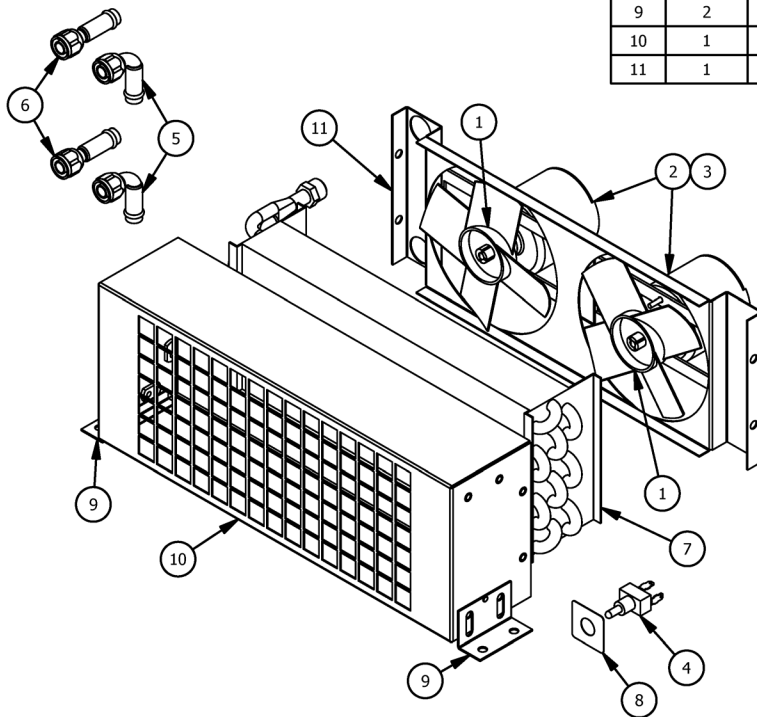

HEATERS

215 Series

Auxiliary Heater

FEATURES

- Available 12 or 24 Volt Water
- Single Speed Blower
- Switch, Face Plate & Knob Included
- Steel Case with Black Powder Coat Finish
- Fittings Supplied for Through Firewall or Through Floor Installation

215 Parts List				
ITEM	QTY 12V	QTY 24V	DTAC NO.	DESCRIPTION
1	2	2	02-16004	Fan Blade
2	2	0	02-17035	12V Motor
3	0	2	02-17135	24V Motor
4	1	1	03-13020	Toggle Switch
5	2	2	05-00301	90 Degree Heater Fitting
6	2	2	05-50818	Heater Fitting
7	1	1	07-00215	Heater Coil
8	1	1	12-50422	Face Plate
9	2	2	21-00003	Heater Mounting Bracket
10	1	1	21-50000	215 Housing
11	1	1	21-50001	215 Back Motor Plate

BTU'S HEAT	AIR FLOW	HEIGHT	WIDTH	DEPTH	WEIGHT	MOTOR	CURRENT DRAW	DTAC NO.
30,000	280 CFM	6.5	16.75"	7"	11.5 LBS	2-12V	???	215-12
"	"	"	"	"	"	2-24V	???	215-24

HEATERS