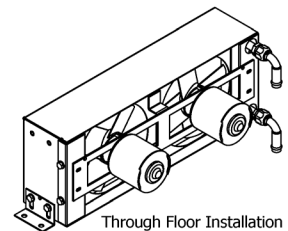

HEATERS

215 Series

Auxiliary Heater

FEATURES

- Available 12 or 24 Volt Water
- Single Speed Blower
- Switch, Face Plate & Knob Included
- Steel Case with Black Powder Coat Finish
- Fittings Supplied for Through Firewall or Through Floor Installation

215 Parts List				
ITEM	QTY 12V	QTY 24V	DTAC NO.	DESCRIPTION
1	2	2	02-16004	Fan Blade
2	2	0	02-17035	12V Motor
3	0	2	02-17135	24V Motor
4	1	1	03-13020	Toggle Switch
5	2	2	05-00301	90 Degree Heater Fitting
6	2	2	05-50818	Heater Fitting
7	1	1	07-00215	Heater Coil
8	1	1	12-50422	Face Plate
9	2	2	21-00003	Heater Mounting Bracket
10	1	1	21-50000	215 Housing
11	1	1	21-50001	215 Back Motor Plate