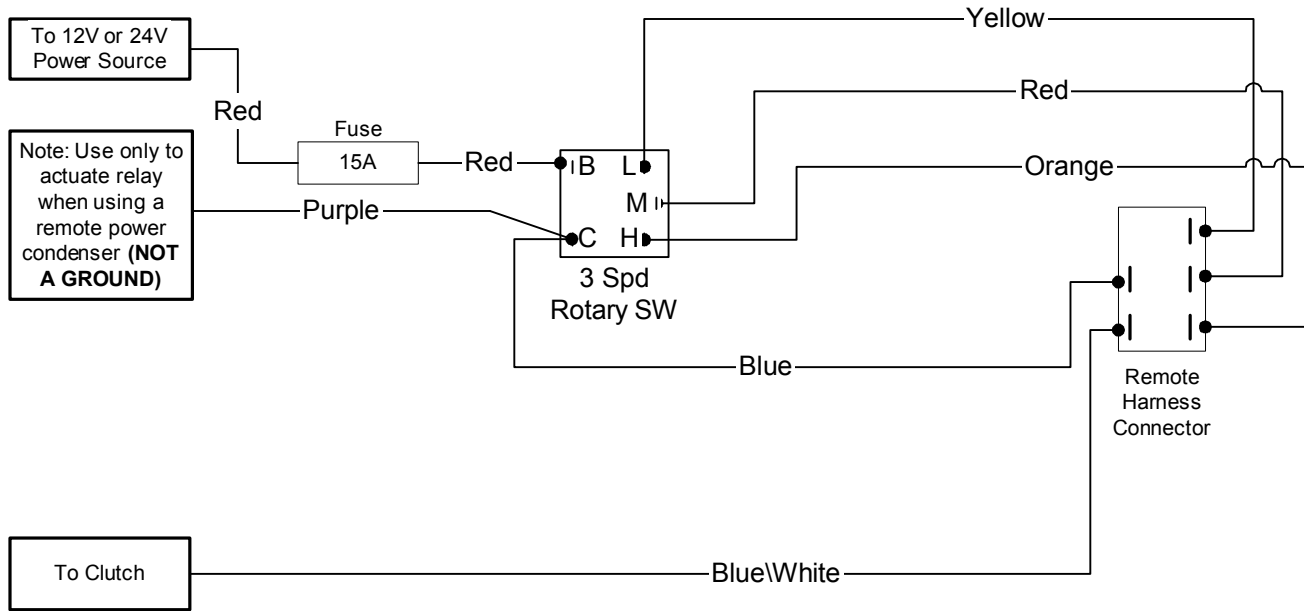

300-VR Series - Cool/Remote External Wire Diagram

NOTE:
One 24" piece of Red 10ga wire included to connect battery and circuit breaker (optional)

Manufacturer of Heavy Equipment Heat/Cool Systems
5130 Edgefield Ln TX 76065 USA
Phone 1-800-527-9477 Fax 1-800-299-5972
www.dtac.com