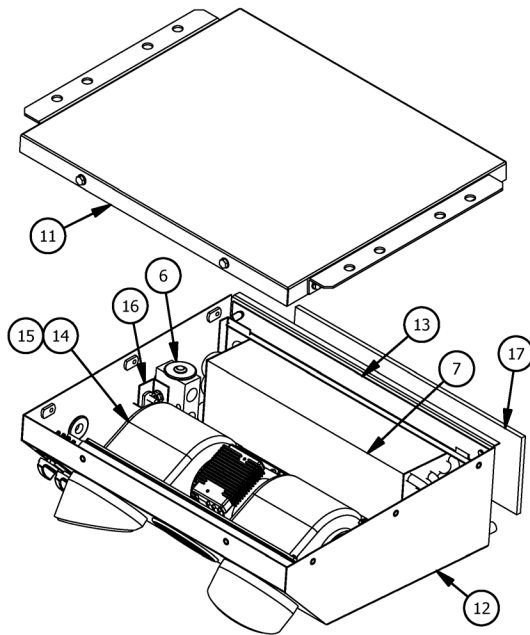

EVAPORATORS

305 Series

Cool Only, Ceiling Mount

FEATURES

- Available 12 or 24 Volt
- Three Speed Blower Motor
- Adjustable Thermostat
- Directional Round Louvers
- Removable, Washable Filter
- Low Profile for Maximum Head Room
- Steel Case with Black Powder Coat Finish

305 PARTS LIST

ITEM	QTY 12V	QTY 24V	DTAC NO.	DESCRIPTION	NOTE
1	1	1	02-16061	3-1/2" Louver	
2	2	2	02-16073	3.5" Angled Louver	
3	2	2	03-00165	Knob	
4	1	1	03-13006	Rotary 3-Speed Switch	
5	1	1	03-14002	Rotary Thermostat	
6	1	1	04-15004	Block Expansion Valve	
7	1	1	07-00305	Evaporator Coil	
8	1	1	12-00026	Wire Harness	1
9	1	1	12-00116	One Inch Grommet	
10	1	1	12-50419	Faceplate	
11	1	1	30-20001	Lid 305	
12	1	1	30-50000	Btm Housing 305	
13	1	1	30-50001	Coil Hold Brkt	
14	1	0	30-51580	12V Blower Assembly	
15	0	1	30-51581	24V Blower Assembly	
16	1	1	50-50500	Expansion Valve Mnt Brkt	
17	1	1	90-10009	Filter, Intake 901	
18			Note 1	Not Shown	

BTU'S COOL	AIR FLOW	HEIGHT	WIDTH	DEPTH	WEIGHT	MOTOR	CURRENT DRAW	DTAC NO.
18,500	295 CFM	5.75"	20.5"	14.5"	21 LBS	1-12V	13 AMPS @ 13.5 VDC	305-12
"	"	"	"	"	"	1-24V	8 AMPS @ 27.VDC	305-24