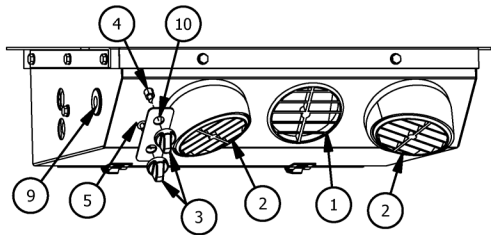

EVAPORATORS

305 Series

Cool Only, Ceiling Mount

FEATURES

- Available 12 or 24 Volt
- Three Speed Blower Motor
- Adjustable Thermostat
- Directional Round Louvers
- Removable, Washable Filter
- Low Profile for Maximum Head Room
- Steel Case with Black Powder Coat Finish

305 PARTS LIST

ITEM	QTY 12V	QTY 24V	DTAC NO.	DESCRIPTION	NOTE
1	1	1	02-16061	3-1/2" Louver	
2	2	2	02-16073	3.5" Angled Louver	
3	2	2	03-00165	Knob	
4	1	1	03-13006	Rotary 3-Speed Switch	
5	1	1	03-14002	Rotary Thermostat	
6	1	1	04-15004	Block Expansion Valve	
7	1	1	07-00305	Evaporator Coil	
8	1	1	12-00026	Wire Harness	1
9	1	1	12-00116	One Inch Grommet	
10	1	1	12-50419	Faceplate	
11	1	1	30-20001	Lid 305	
12	1	1	30-50000	Btm Housing 305	
13	1	1	30-50001	Coil Hold Brkt	
14	1	0	30-51580	12V Blower Assembly	
15	0	1	30-51581	24V Blower Assembly	
16	1	1	50-50500	Expansion Valve Mnt Brkt	
17	1	1	90-10009	Filter, Intake 901	
18			Note 1	Not Shown	

BTU'S COOL	AIR FLOW	HEIGHT	WIDTH	DEPTH	WEIGHT	MOTOR	CURRENT DRAW	DTAC NO.
18,500	295 CFM	5.75"	20.5"	14.5"	21 LBS	1-12V	13 AMPS @ 13.5 VDC	305-12
"	"	"	"	"	"	1-24V	8 AMPS @ 27.VDC	305-24