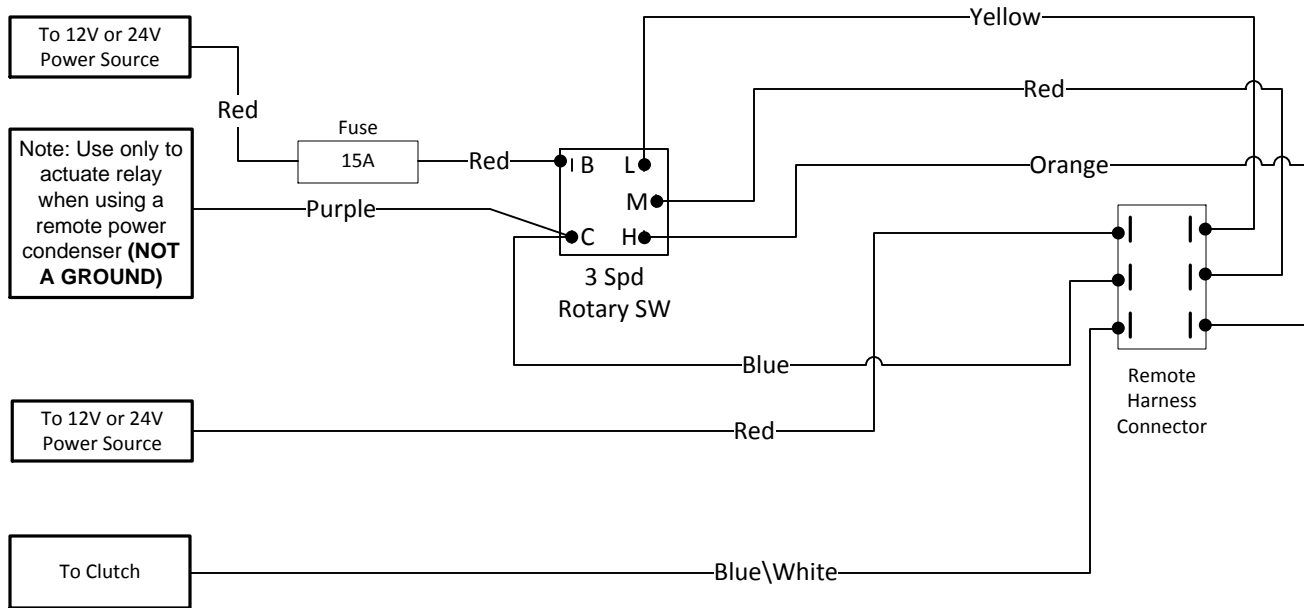

315-CR Series – Cool/Remote External Wire Diagram

NOTE:
One 24" piece of Red 10ga wire included to connect battery and circuit breaker (optional)

30 Foot Wire
Harness

Manufacturer of Heavy Equipment Heat/Cool Systems
5130 Edgefield Ln, TX 76065 USA
Phone 1-800-527-9477 Fax 1-800-299-5972
www.dtac.com