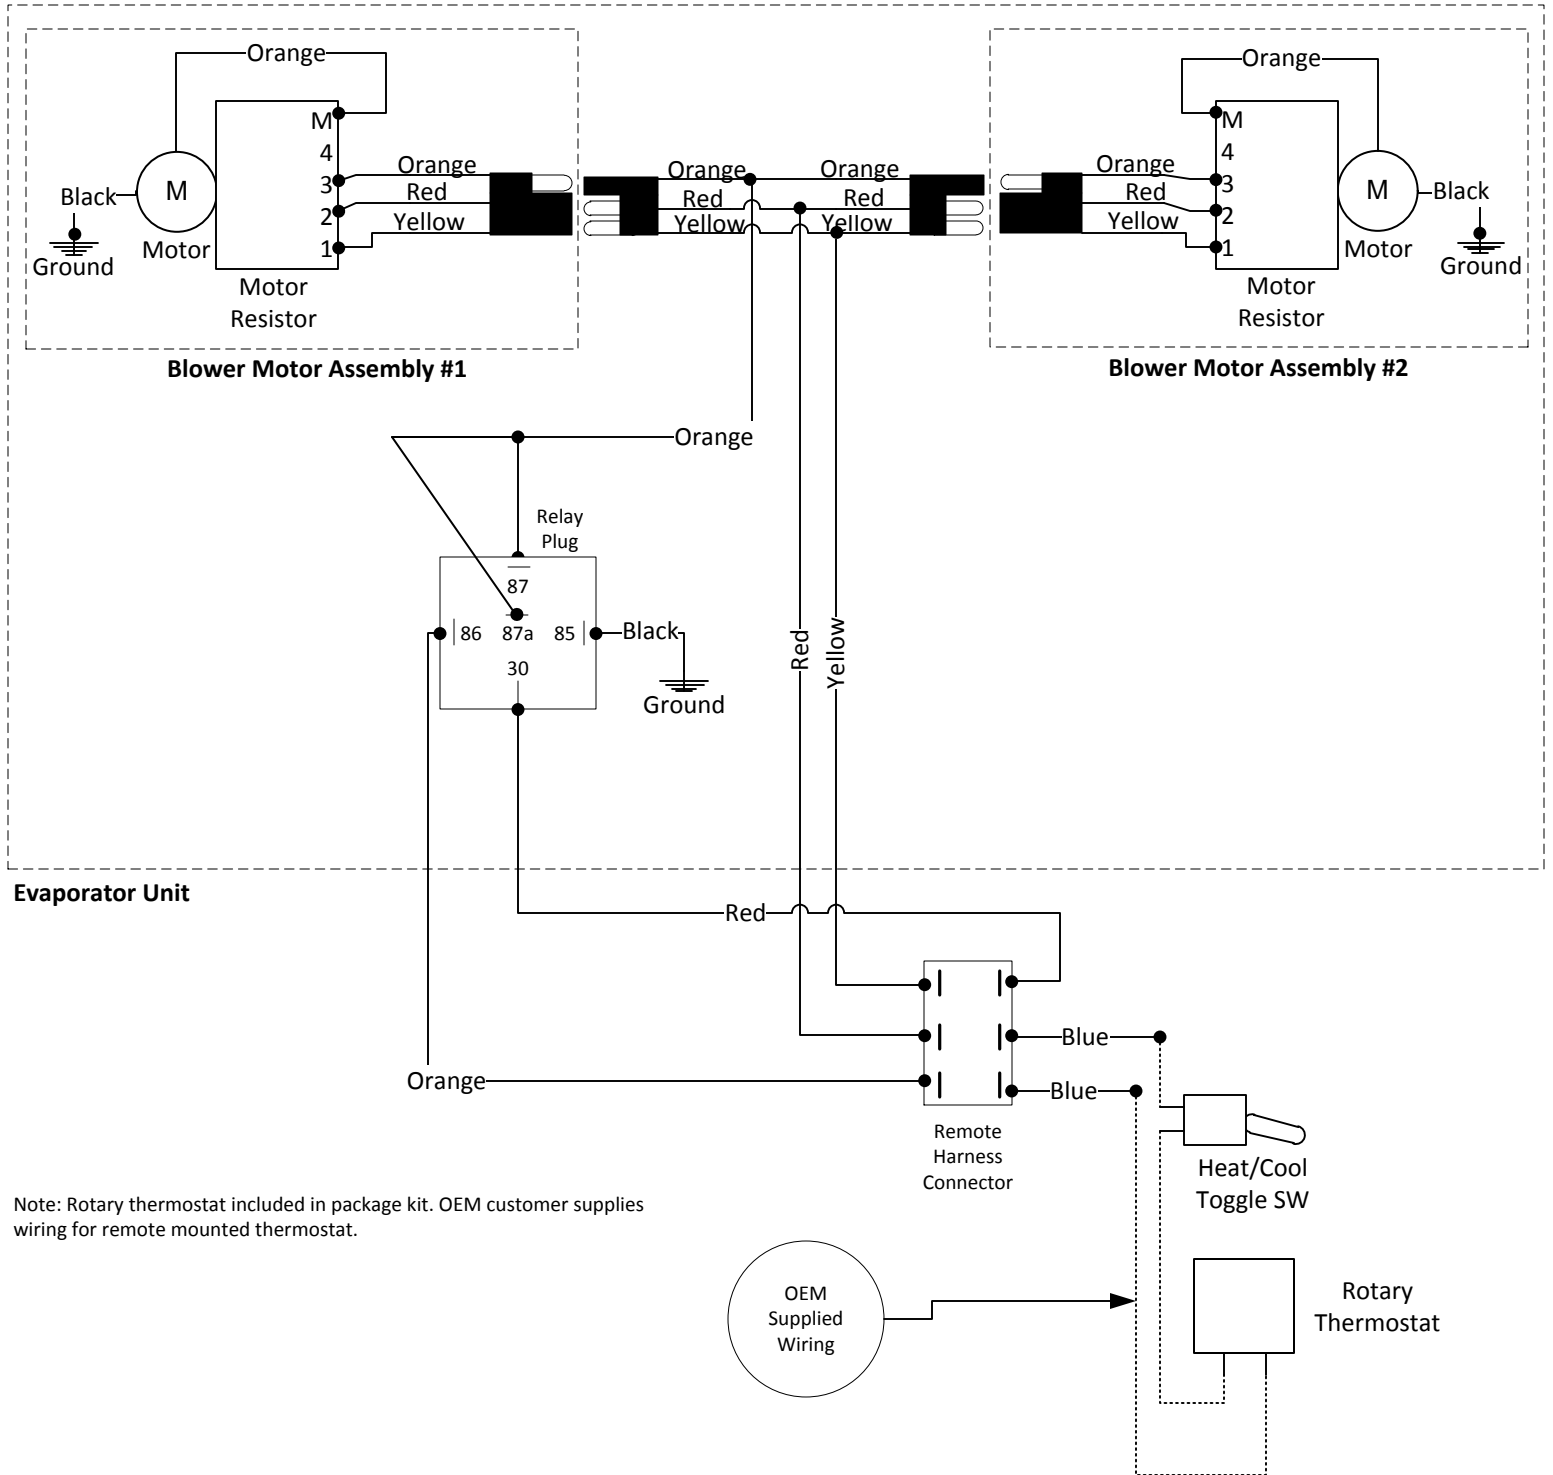

315-HCRS Series Internal Wire Diagram

Manufacturer of Heavy Equipment Heat/Cool Systems
5130 Edgefield Ln, TX 76065 USA
Phone 1-800-527-9477 Fax 1-800-299-5972
www.dtac.com

12-00315RS rev2
02.09.12