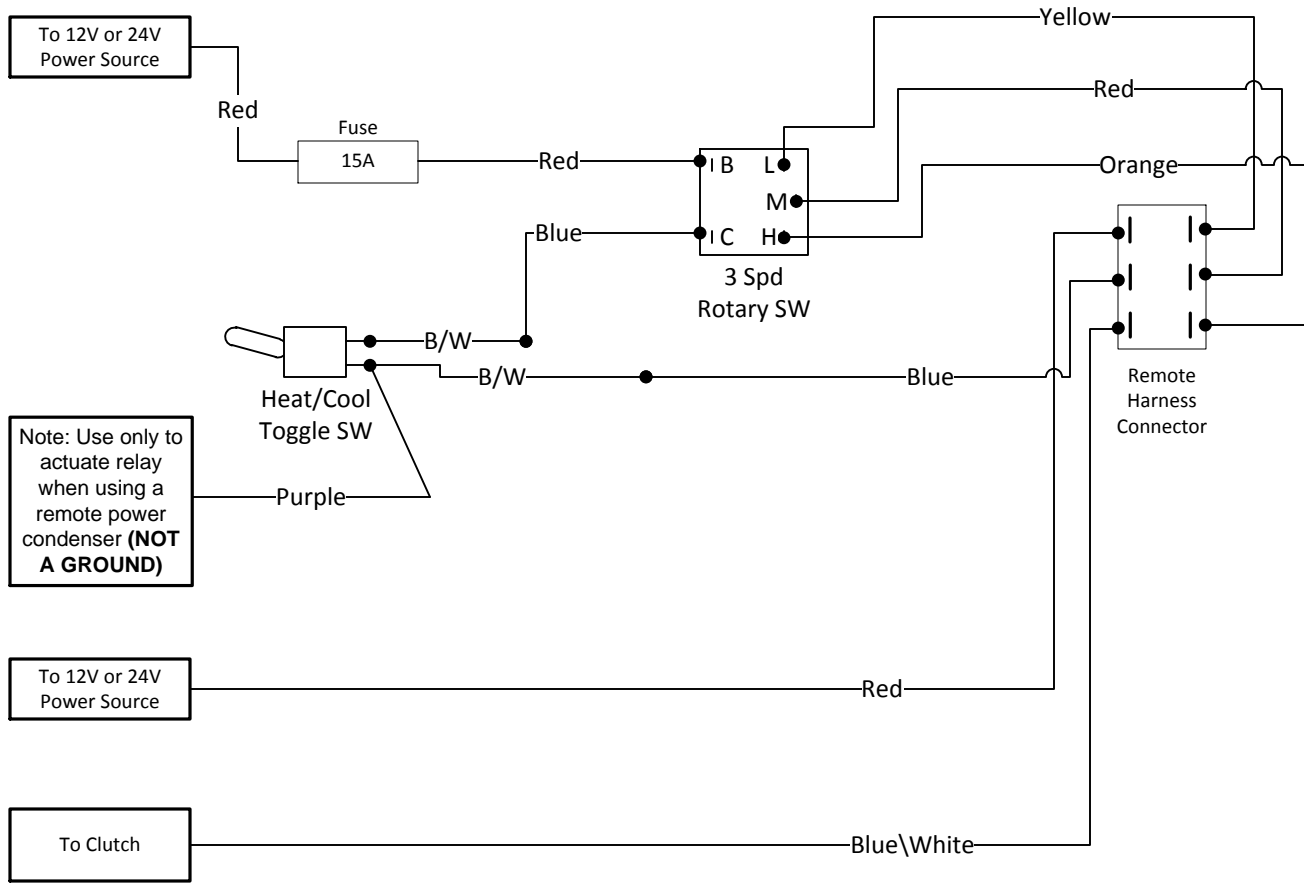

315-HCRT Series - Heat/Cool/Remote External Wire Diagram

NOTE:
One 24" piece of Red 10ga wire included to connect battery and circuit breaker (optional)

NOTE:
Same harness as in 315-HCR

Manufacturer of Heavy Equipment Heat/Cool Systems
5130 Edgefield Ln, TX 76065 USA
Phone 1-800-527-9477 Fax 1-800-299-5972
www.dtac.com