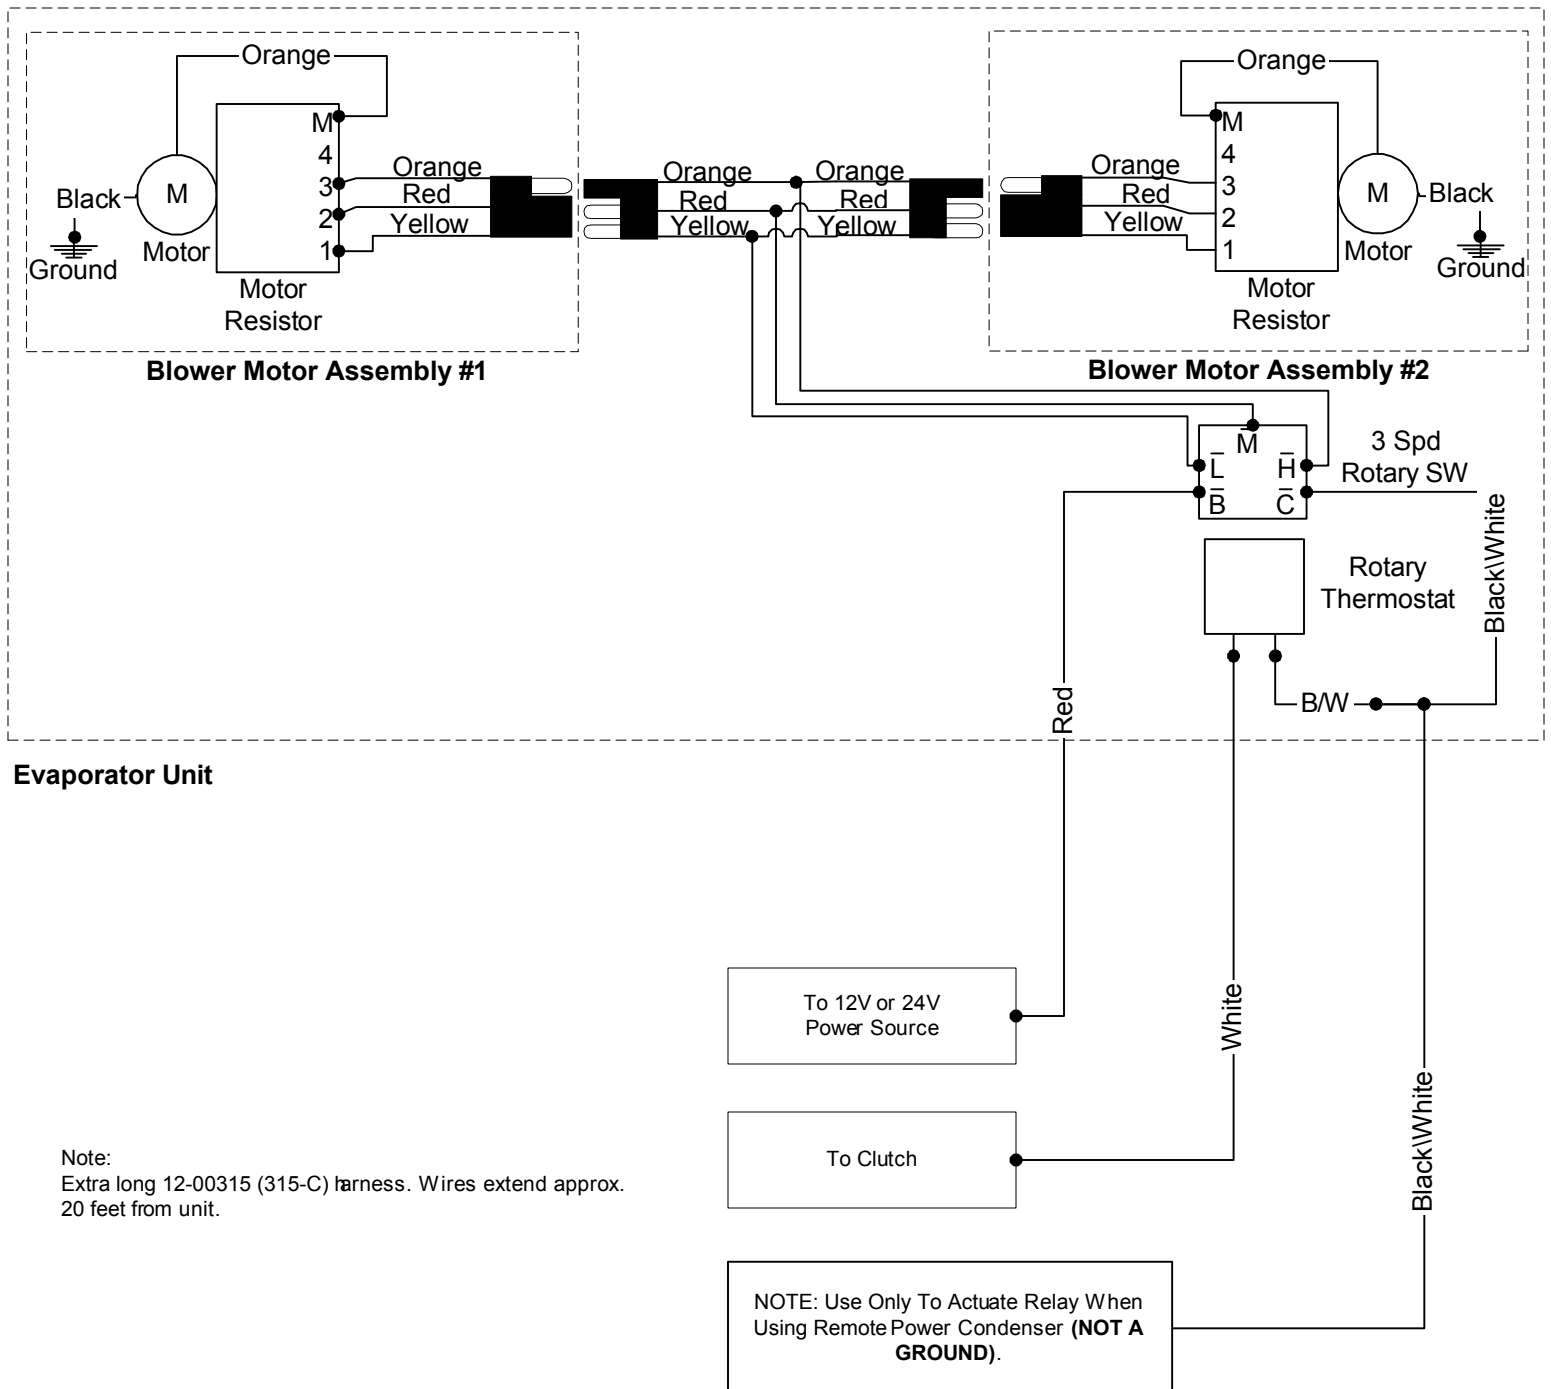

315-SB Series - Cool Only (Long) Wire Diagram

Note:
Extra long 12-00315 (315-C) harness. Wires extend approx.
20 feet from unit.

Manufacturer of Heavy Equipment Heat/Cool Systems
5130 Edgefield Ln TX 76065 USA
Phone 1-800-527-9477 Fax 1-800-299-5972
www.dtac.com

12-00315CB
07.27.09