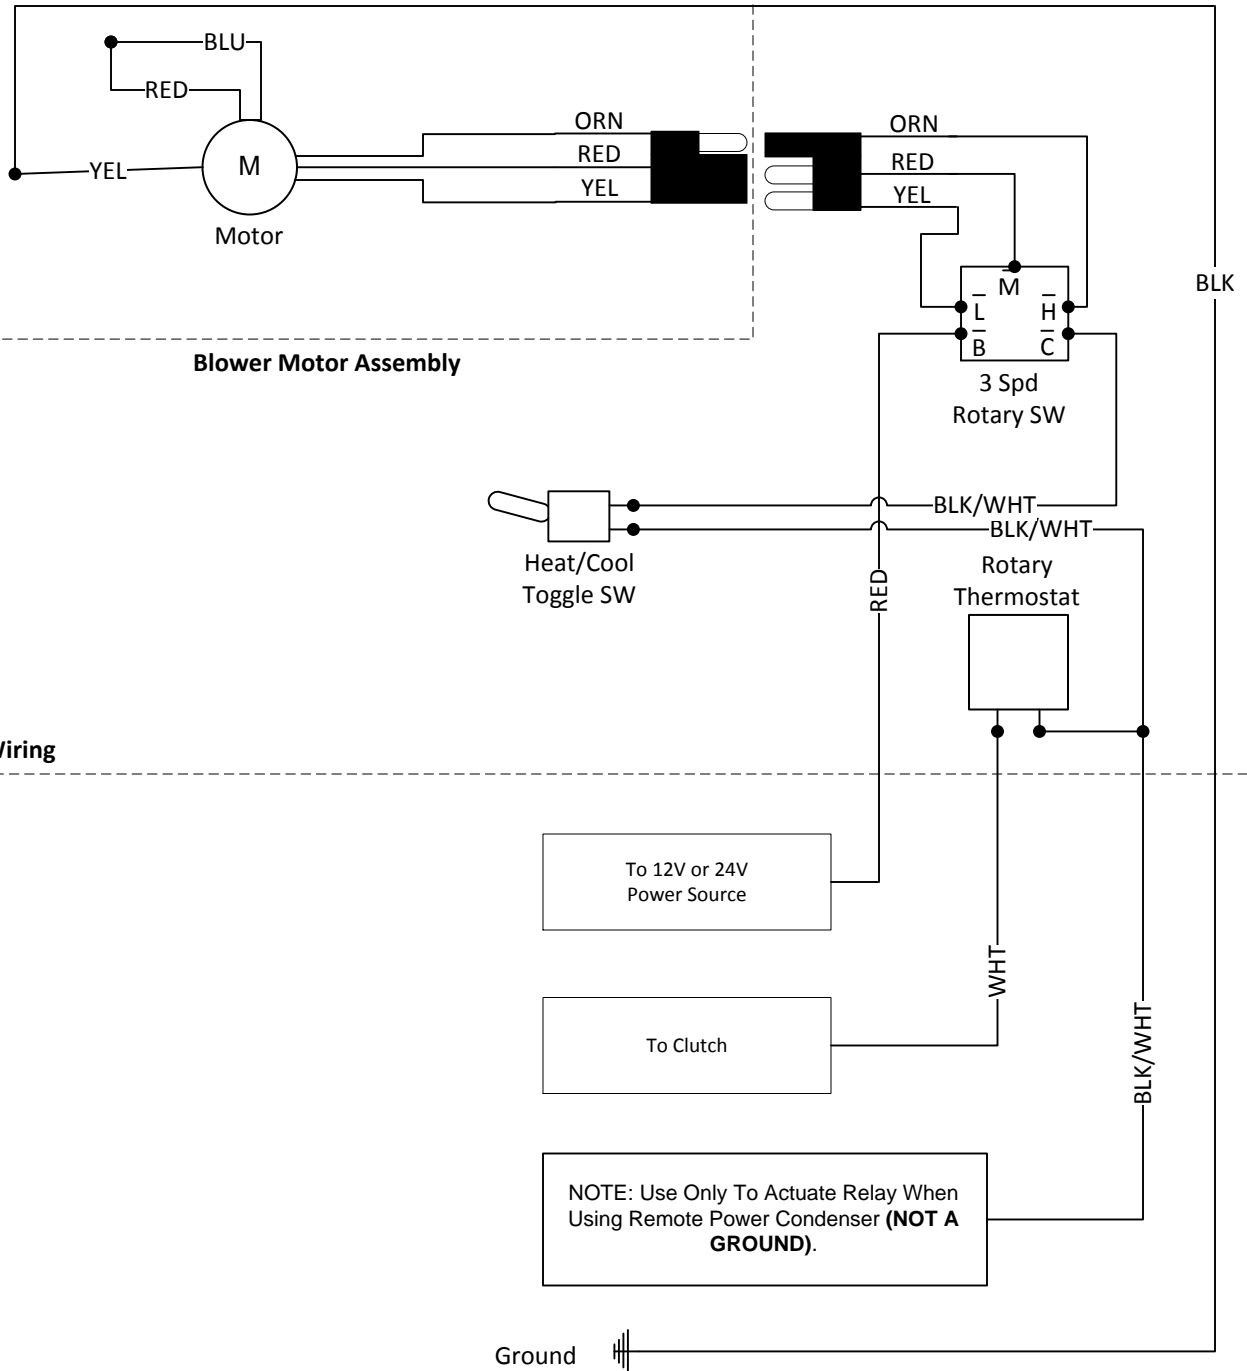

500-HC Series Wire Diagram

Motor Rotation Wiring:
 1. Yellow wire with ring terminal to ground
 2. Plug blue male into red female

Manufacturer of Heavy Equipment Heat/Cool Systems
 5130 Edgefield Ln, TX 76065 USA
 Phone 1-800-527-9477 Fax 1-800-299-5972
 www.dtac.com

P/N: 12-00504 MOD
 08.27.13